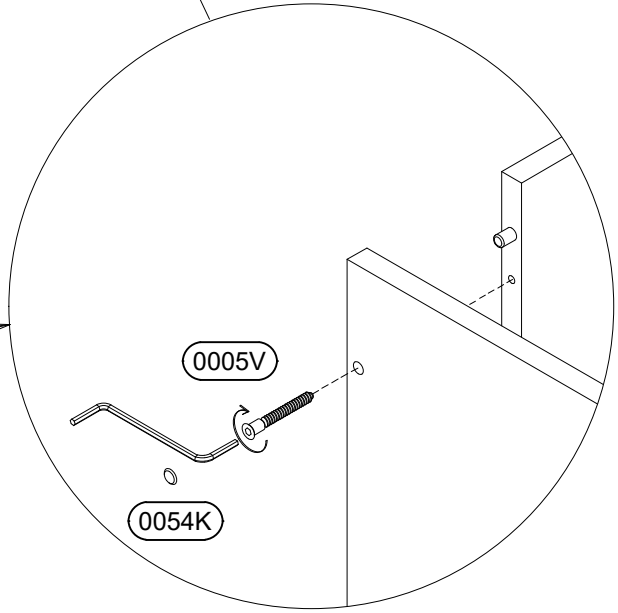

9)

7x50 18x 18x

0005V 0054K