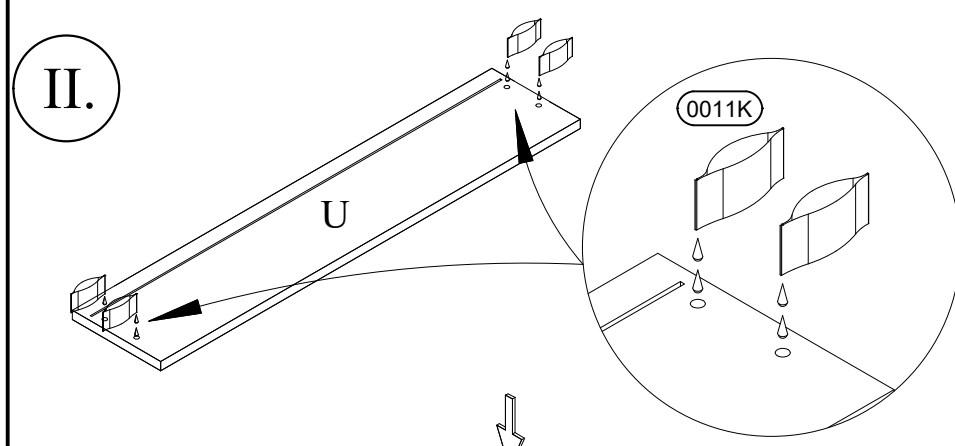

13)

I.

II.

III.

7x50 0005V	16x 0004K	8x 0011K	3,5x16 0002V	48x 0043K	4x 0043K

IV.

V.