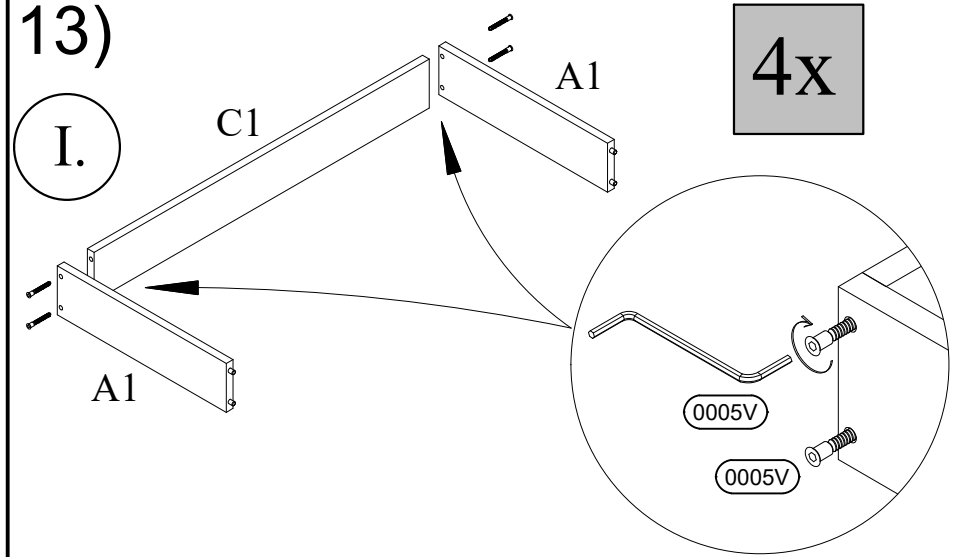

13)

I.

II.

III.

7x50 0005V	16x 0004K	8x 0011K	3,5x16 0002V	48x 0043K	4x 0043K

IV.

V.