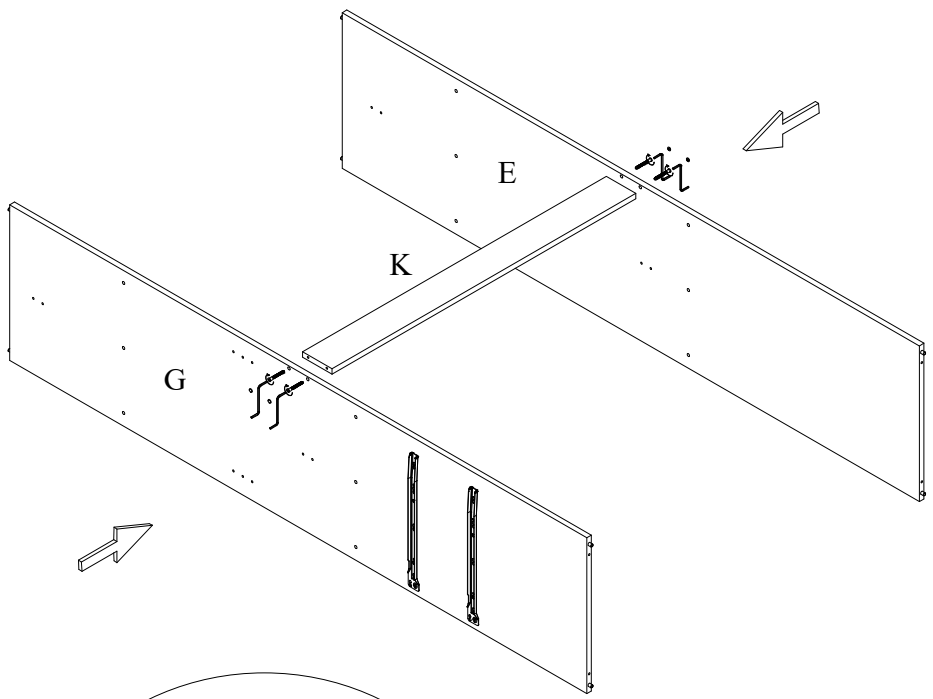

5)

7x50 8x (0005V)

6)

7x50 18x 18x

0005V 0054K

This block contains a hardware list for the assembly. It includes a screw with dimensions 7x50, a plate labeled 0005V, and a washer labeled 0054K. The quantities are 18x for each item.