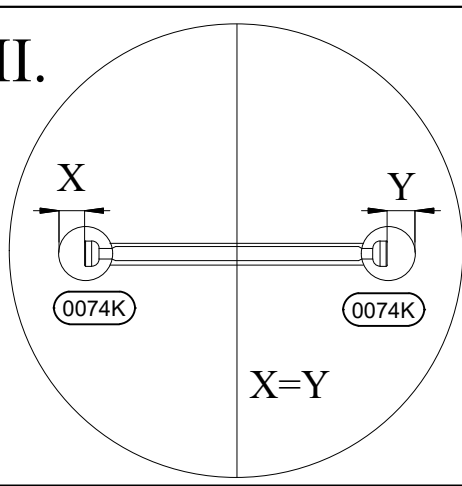

7)

12x	12x	12x	6x
0055K	ø15	0018K	0074K