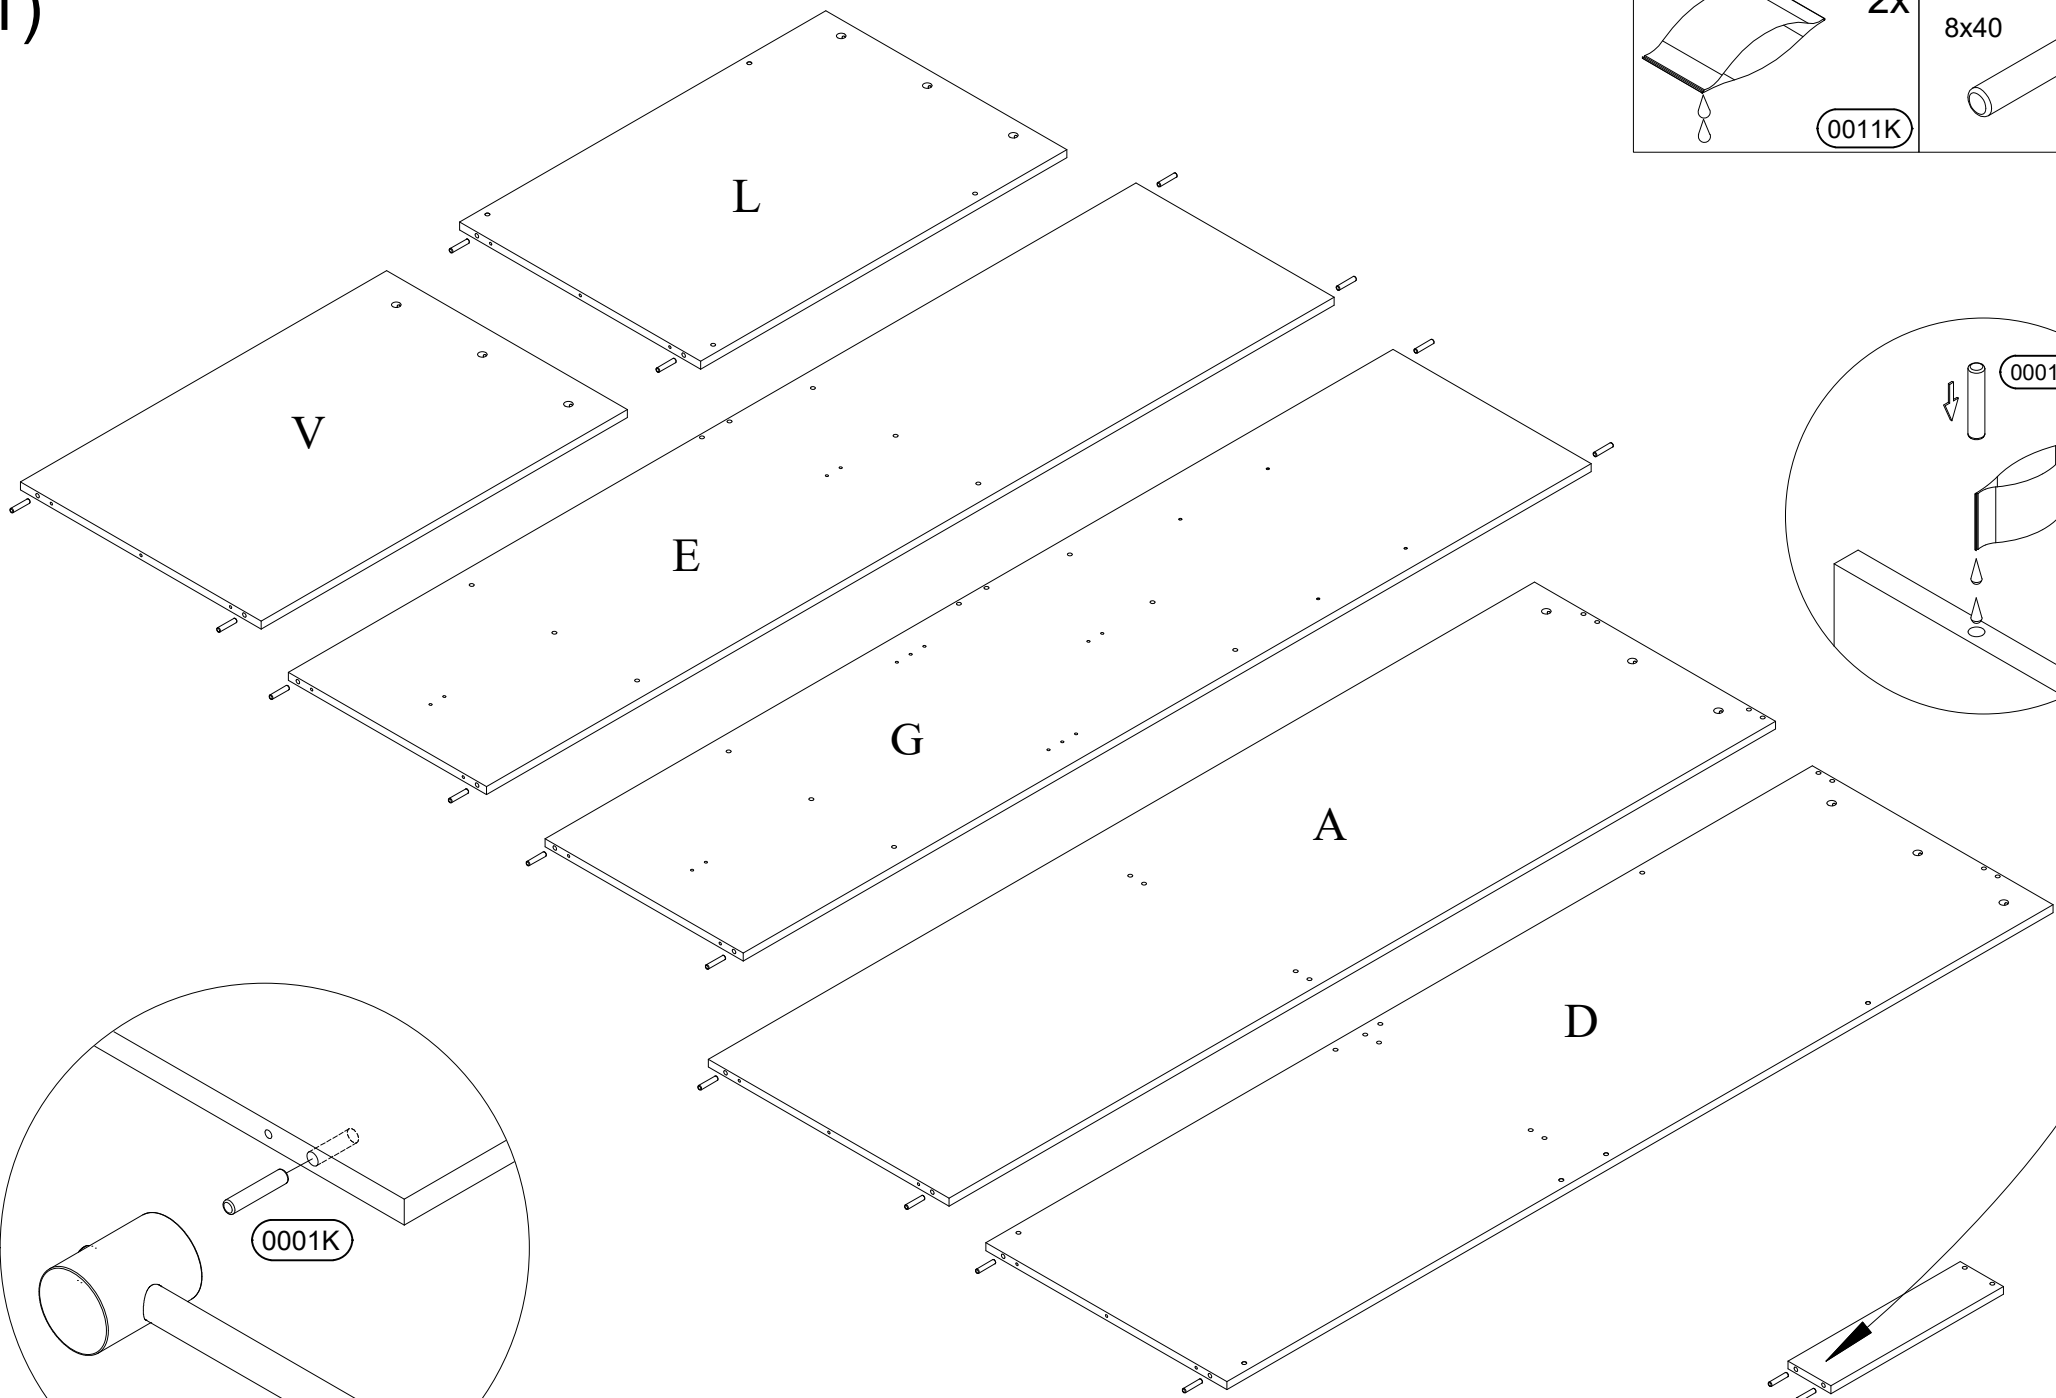

COLLI 1/7				
V	850	x	559	1
L	850	x	559	1
H	850	x	459	4
M	850	x	49	2

COLLI 4/7				
E+G	1968	x	460	2
K	1036	x	100	1
U	844	x	178	4

COLLI 7/7				
0175K				6
0176K				6
0177K				1
0178K				1
0179K				4
0028V				36
0001V				18

COLLI 2/7				
B+C	2050	x	560	2
R	1994	x	526	2

COLLI 5/7				
S	935	x	1928	2
T	935	x	1928	1
P	1994	x	871	2

COLLI 3/7				
A	1918	x	559	1
D	1918	x	559	1
M	1918	x	49	2

COLLI 6/7				
J	850	x	459	2
A1	400	x	100	8
C1	793	x	100	4
D1	825	x	405	4

1x 2766mm 0177K		1x 2766mm 0178K		4x 1926mm 0179K		6x 0175K		6x 0176K							
1x 0013K		32x 8x40 0001K		76x 7x50 0005V		46x 0054K		12x 0002K		44x 3x20 0007V		36x 3x10 0028V		18x 4x16 0001V	
20x 0060K		68x 3,5x16 0002V		30x 4x16 0006V		2x 0049K		4x 0003K		8x 0004K		4x 0011K		2x 1029mm 0180K	
2x 5x50 0013V		2x ø8 0051K		2x 0109K		8x 0009K		12x ø15 0018K		12x ø20 0055K		6x 0074K		100x 0016K	

1)

 2x 0011K	 8x40 32x 0001K