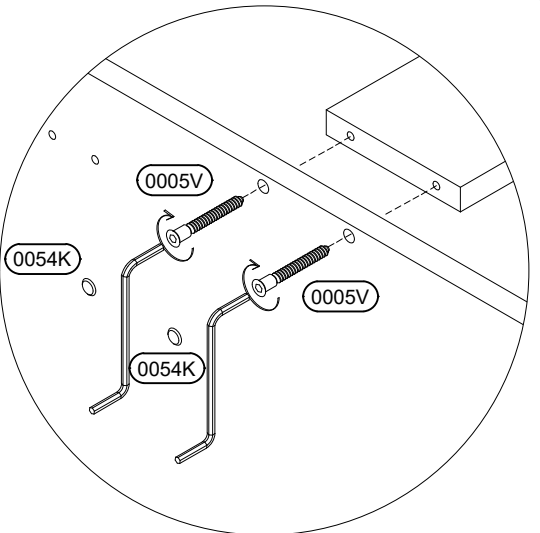

1)

 2x 0011K	 8x40 32x 0001K
---	--

8x A1

2)

3)

4)

7x50 4x (0005V)

4x (0054K)

5)

7x50 8x (0005V)

6)

7x50 18x 18x

0005V 0054K

This block contains a hardware list for the assembly. It includes a screw with dimensions 7x50, a plate labeled 0005V, and a washer labeled 0054K. The quantities are 18x for each item.