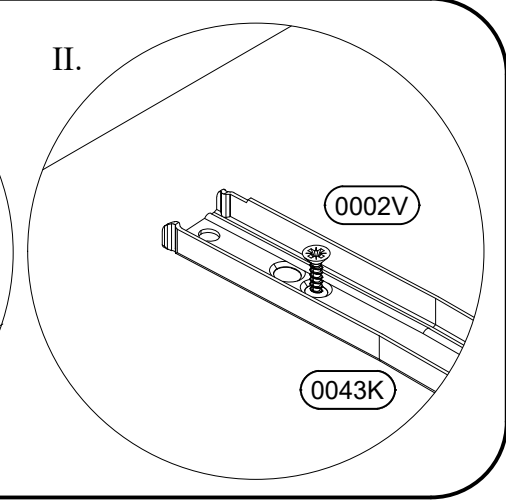

1)

 2x 0011K	 8x40 32x 0001K
---	--

8x A1

2)

3)

4)

7x50 4x (0005V)

4x (0054K)

5)

7x50 8x (0005V)

6)

7x50 18x 18x

0005V 0054K

This block contains a hardware list for the assembly. It includes a screw with dimensions 7x50, a plate labeled 0005V, and a washer labeled 0054K. The quantities are 18x for each item.