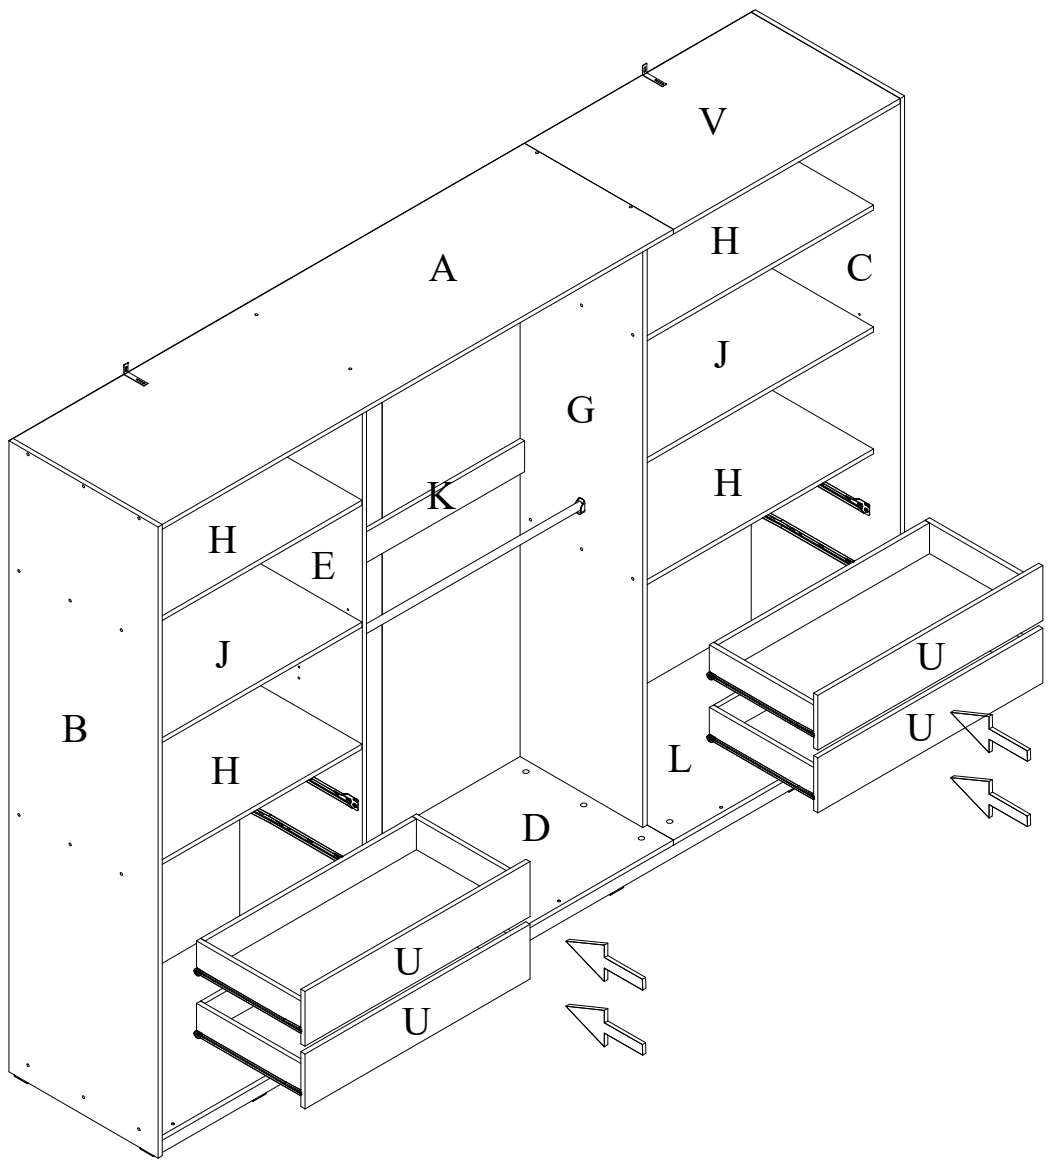

14)

15)

4x16 0001V	18x 0001V	6x 0176K	3x10 0028V	36x 0028V	6x 0175K