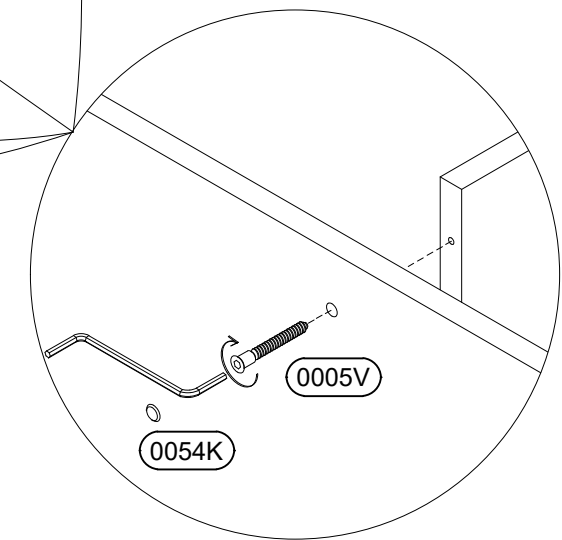

5)

7x50 8x (0005V)

6)

7x50 18x 18x

0005V 0054K

This block contains a hardware list for the assembly. It includes a screw with dimensions 7x50, a plate labeled 0005V, and a washer labeled 0054K. The quantities are 18x for each item.