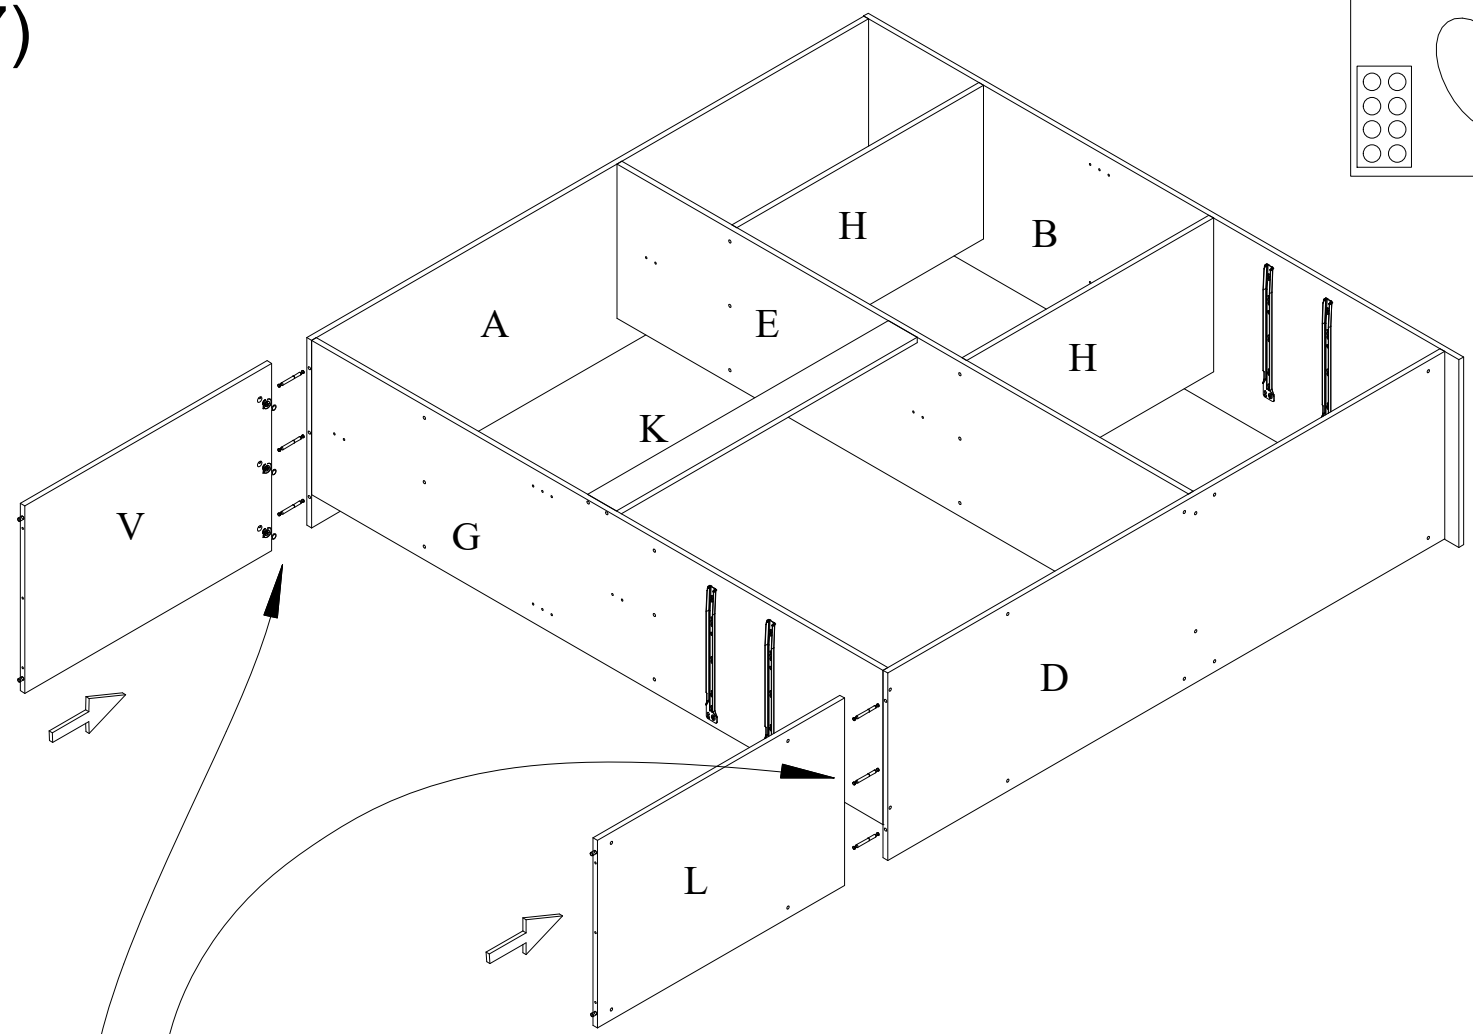

7)

12x	12x	12x	6x
0055K	ø15	0018K	0074K