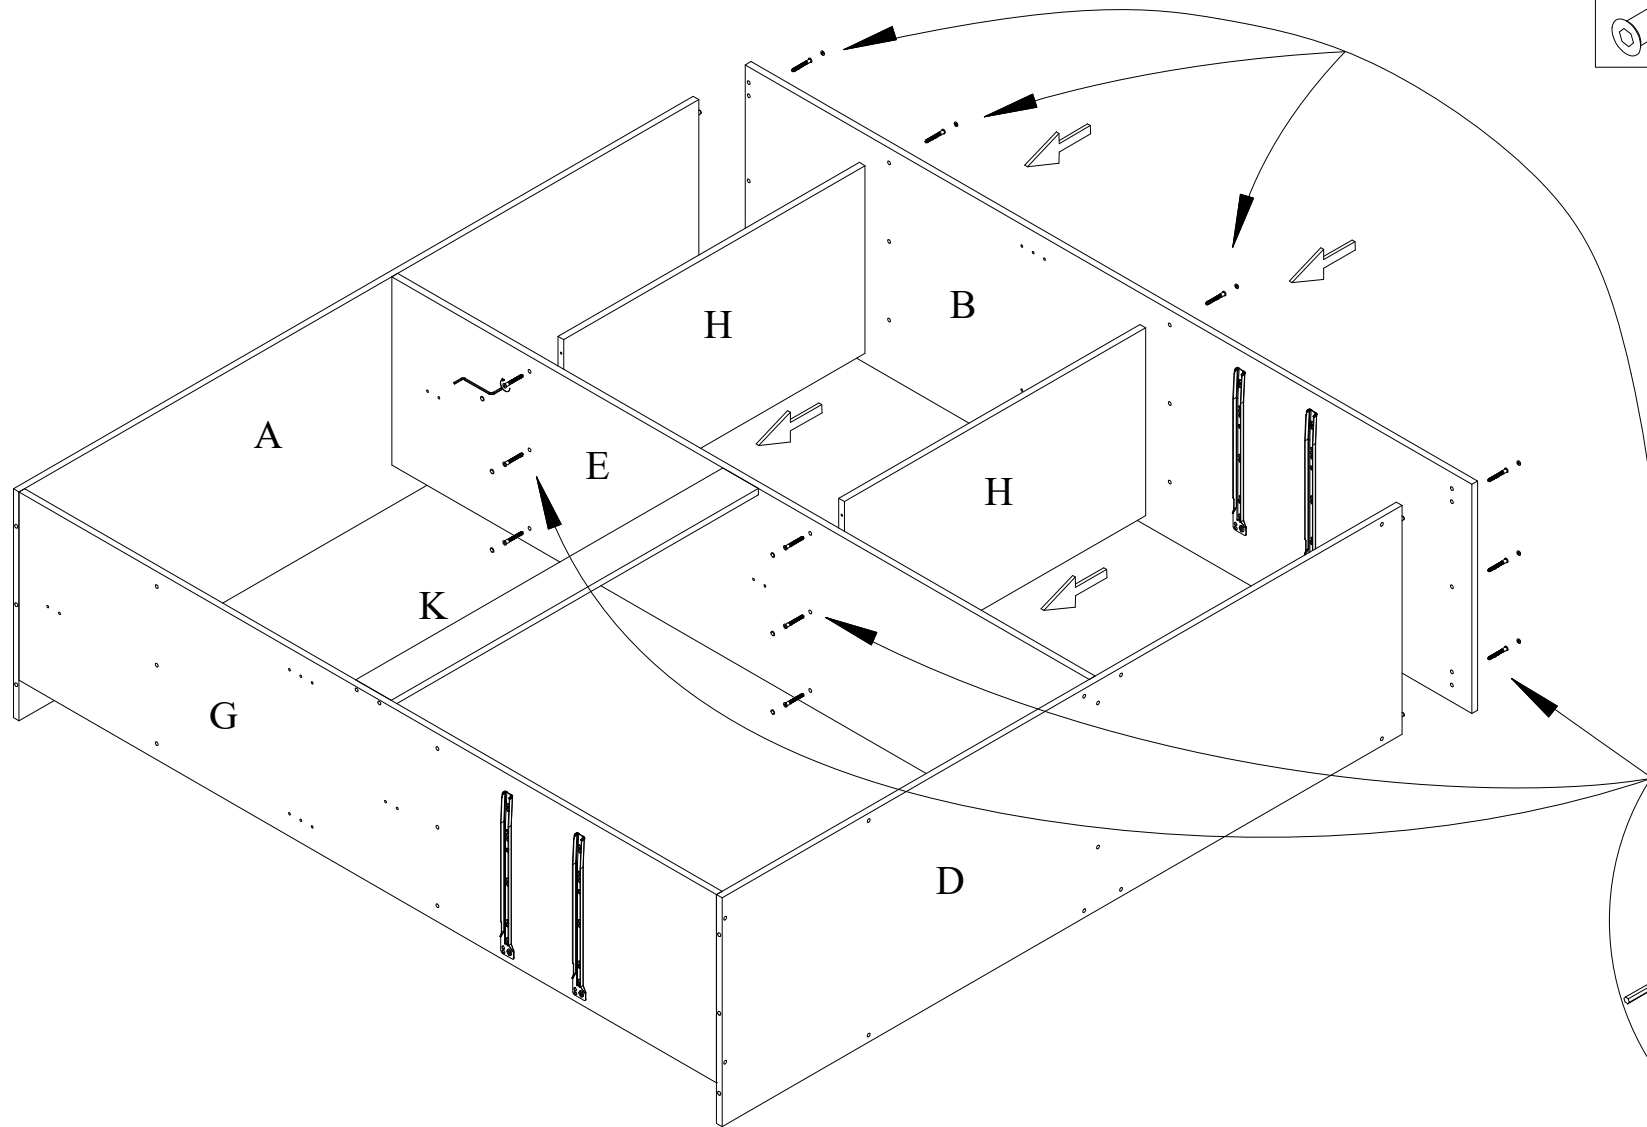

5)

7x50 8x (0005V)

6)

7x50 18x 18x

0005V 0054K

This block contains a hardware list for the assembly. It includes a screw with dimensions 7x50, a plate labeled 0005V, and a washer labeled 0054K. The quantities are 18x for each item.