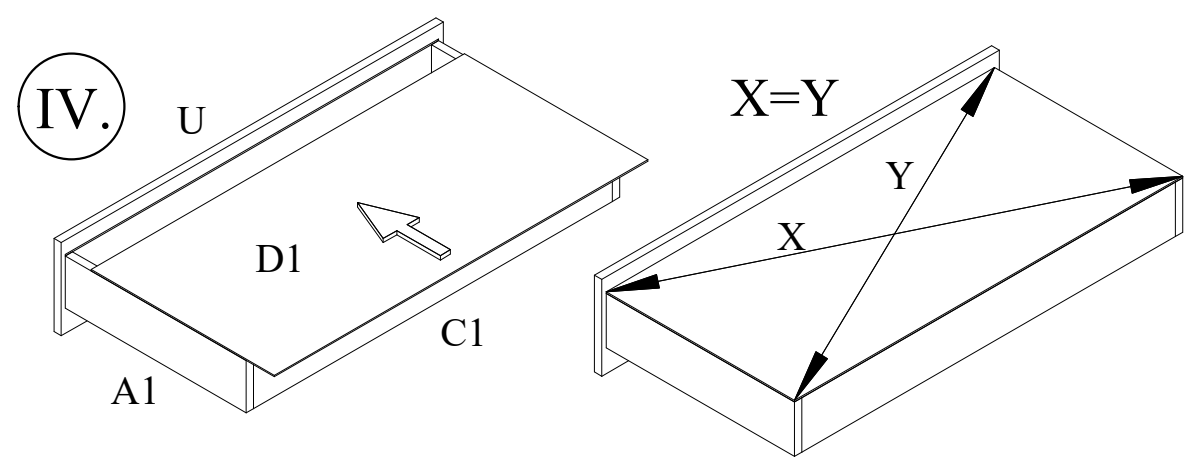

7x50 0005V	16x 0004K	8x 0011K	3,5x16 0002V	48x 0043K	4x 0043K

IV.