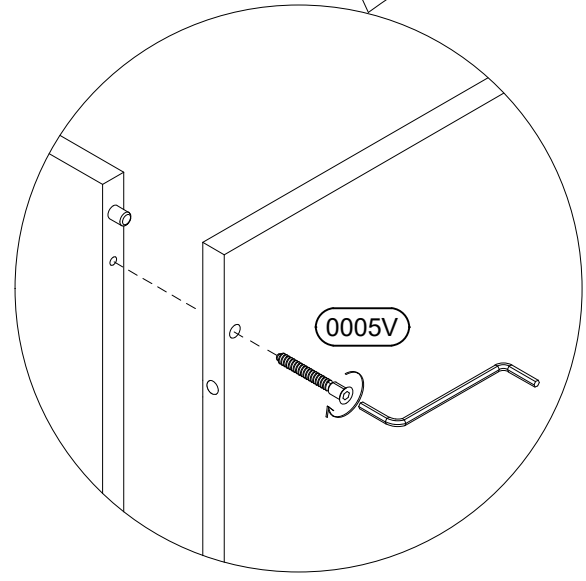

5)

7x50 8x (0005V)

6)

7x50 18x 18x

0005V 0054K

This block contains a hardware list for the assembly. It includes a screw with dimensions 7x50, a plate labeled 0005V, and a washer labeled 0054K. The quantities are 18x for each item.