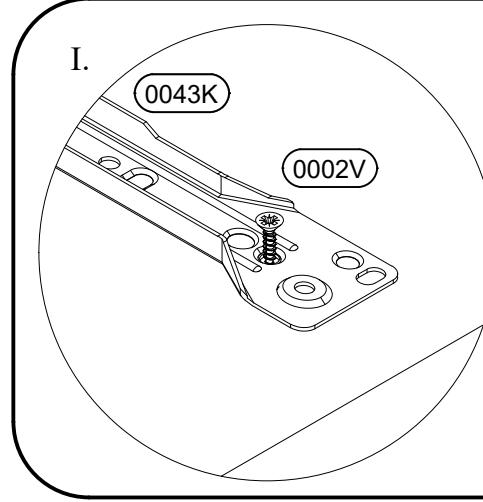

1)

 2x 0011K	 8x40 32x 0001K
---	--

8x A1

2)

3)

4)

7x50 4x (0005V)

4x (0054K)

5)

7x50 8x (0005V)

6)

7x50 18x 18x

0005V 0054K

This block contains a hardware list for the assembly. It includes a screw with dimensions 7x50, a plate labeled 0005V, and a washer labeled 0054K. The quantities are 18x for each item.