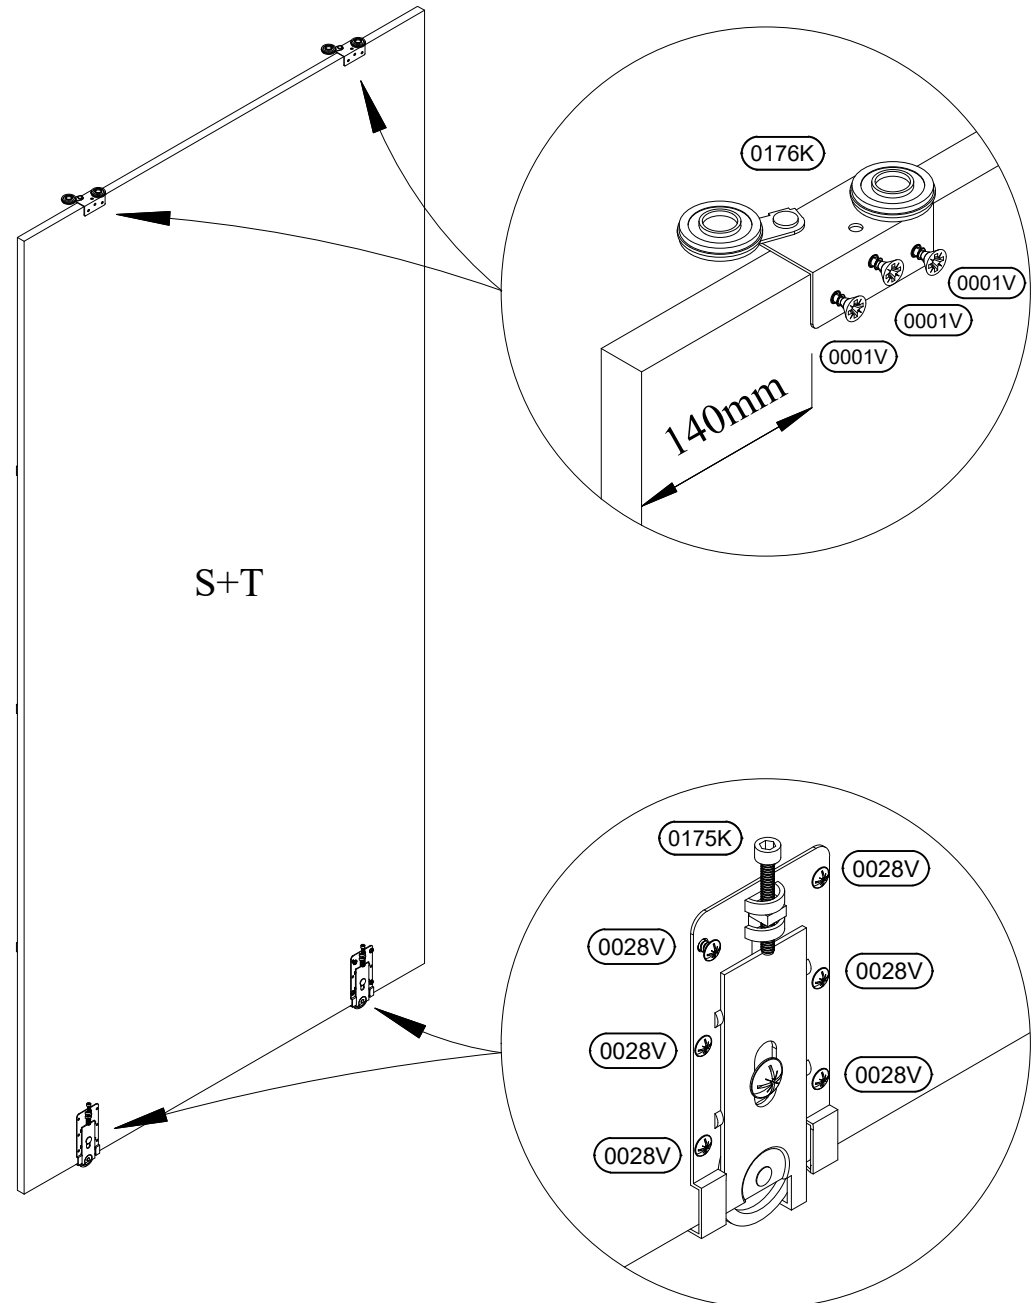

15)

4x16 0001V	18x 0001V	6x 0176K	3x10 0028V	36x 0028V	6x 0175K