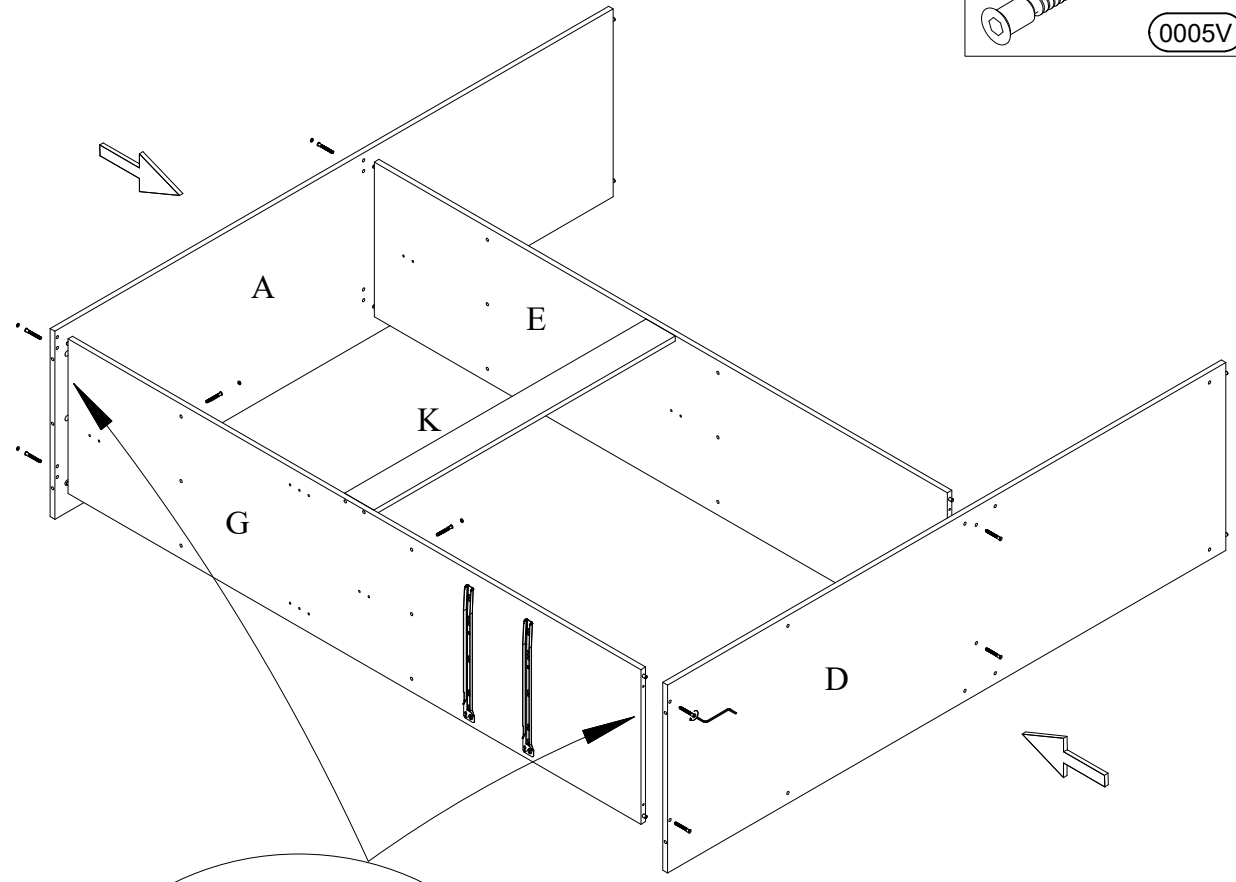

5)

7x50 8x (0005V)

6)

7x50 18x 18x

0005V 0054K

This block contains a hardware list for the assembly. It includes a screw with dimensions 7x50, a plate labeled 0005V, and a washer labeled 0054K. The quantities are 18x for each item.