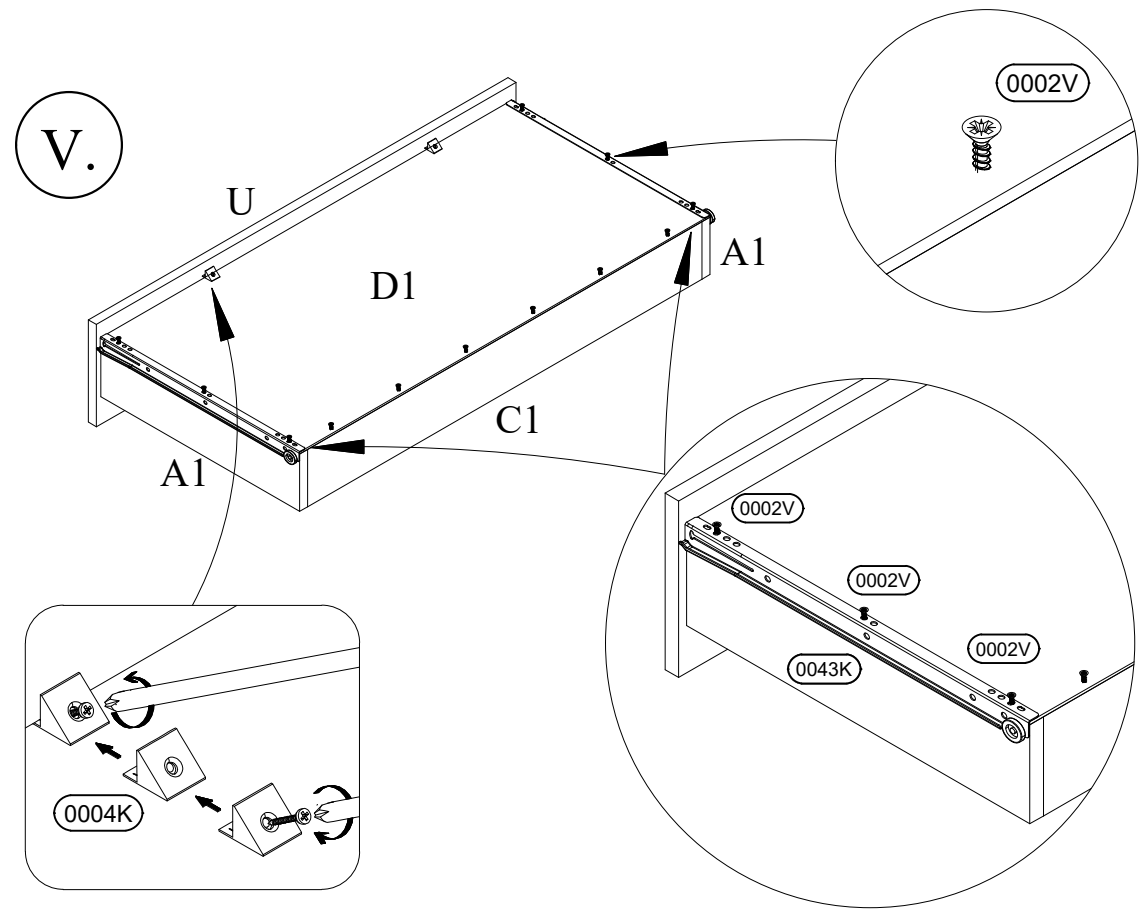

13)

I.

II.

III.

7x50 0005V	16x 0004K	8x 0011K	3,5x16 0002V	48x 0043K	4x 0043K

IV.

V.