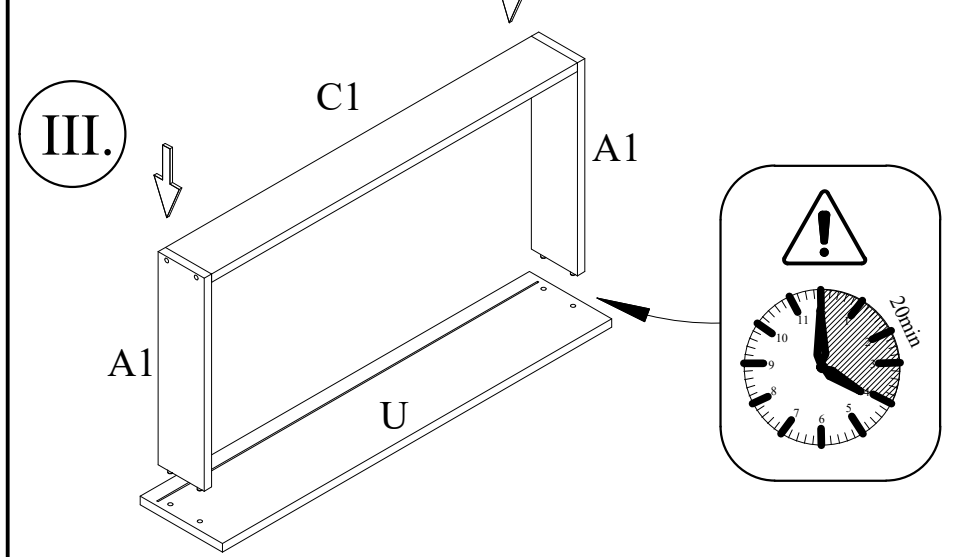

13)

I.

II.

III.

7x50 0005V	16x 0004K	8x 0011K	3,5x16 0002V	48x 0043K	4x 0043K

IV.

V.