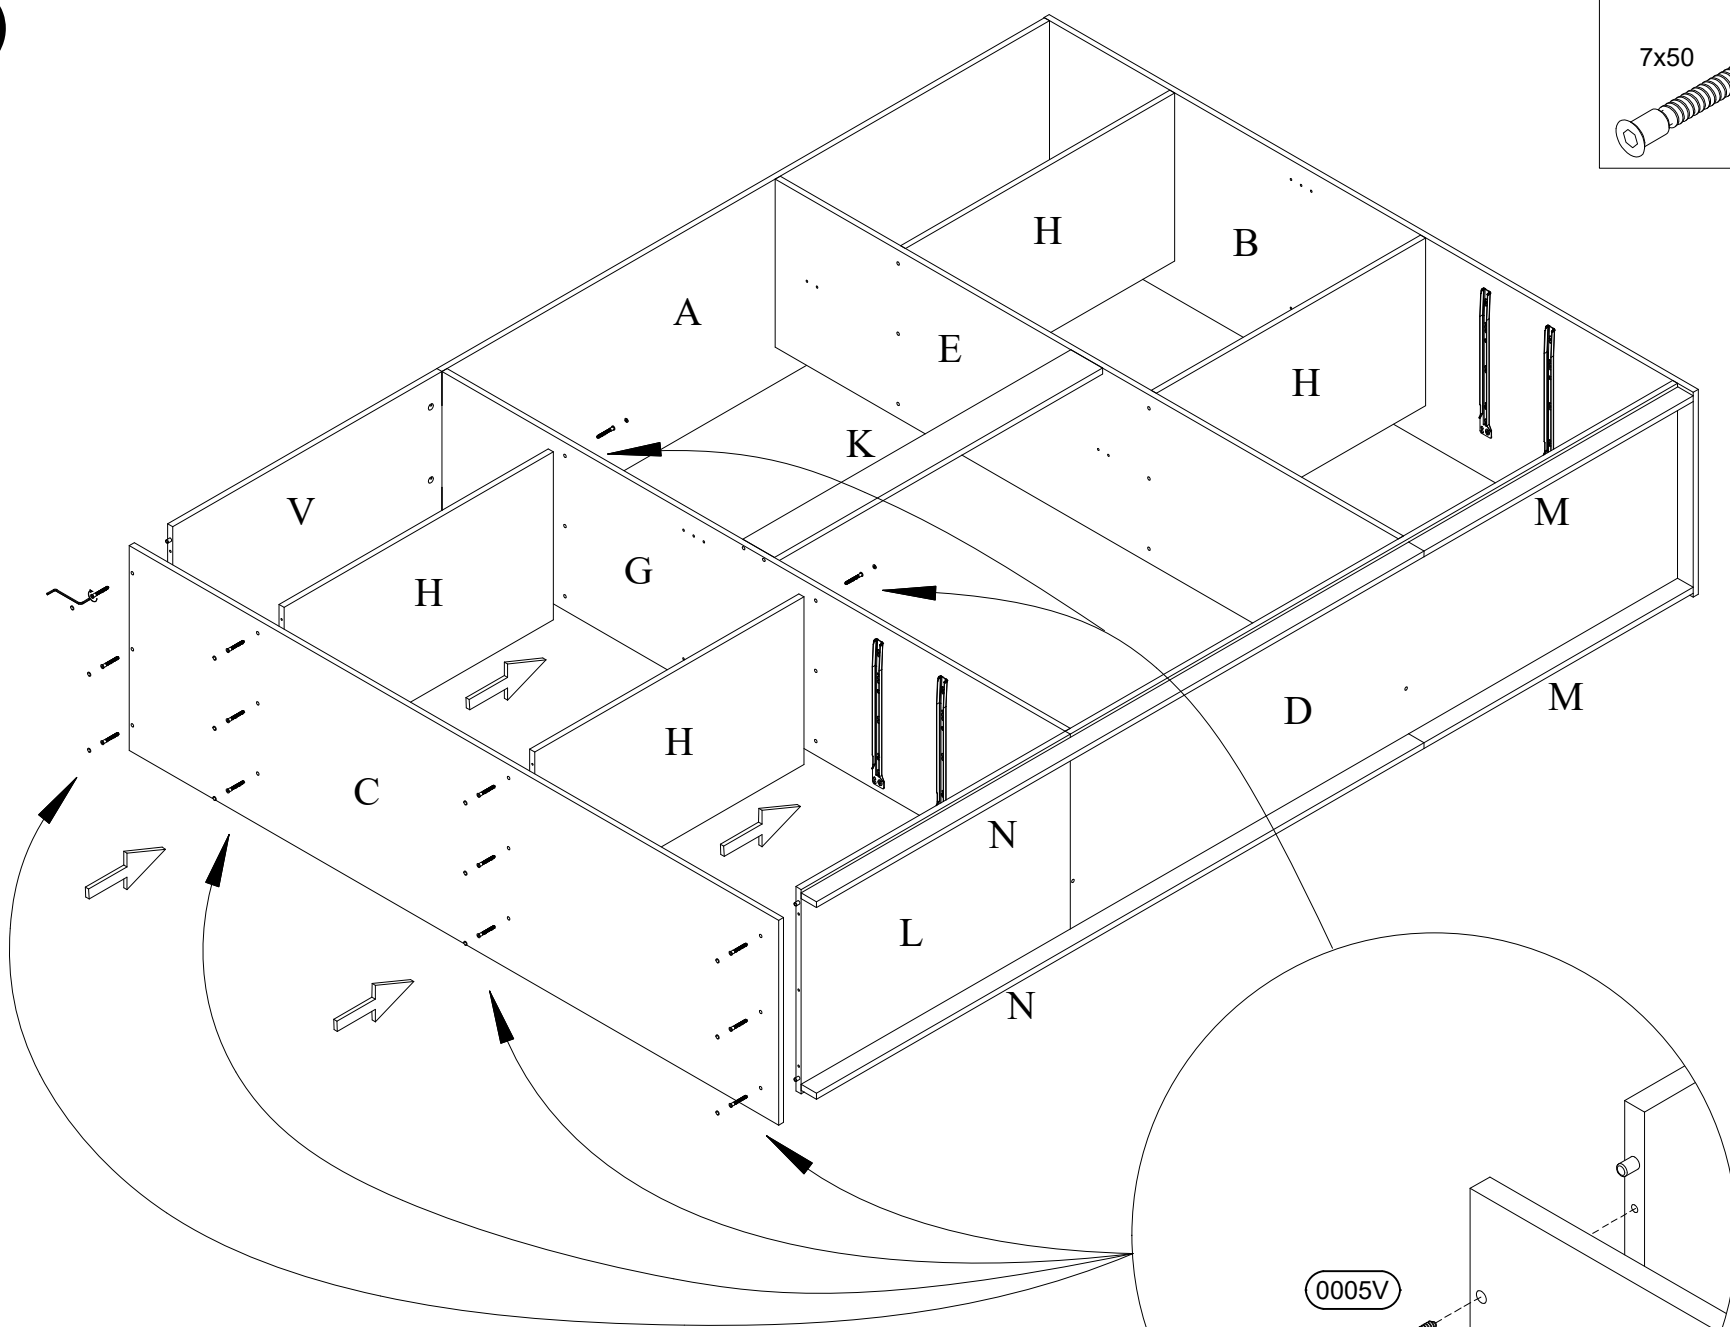

9)

7x50 18x 18x

0005V 0054K