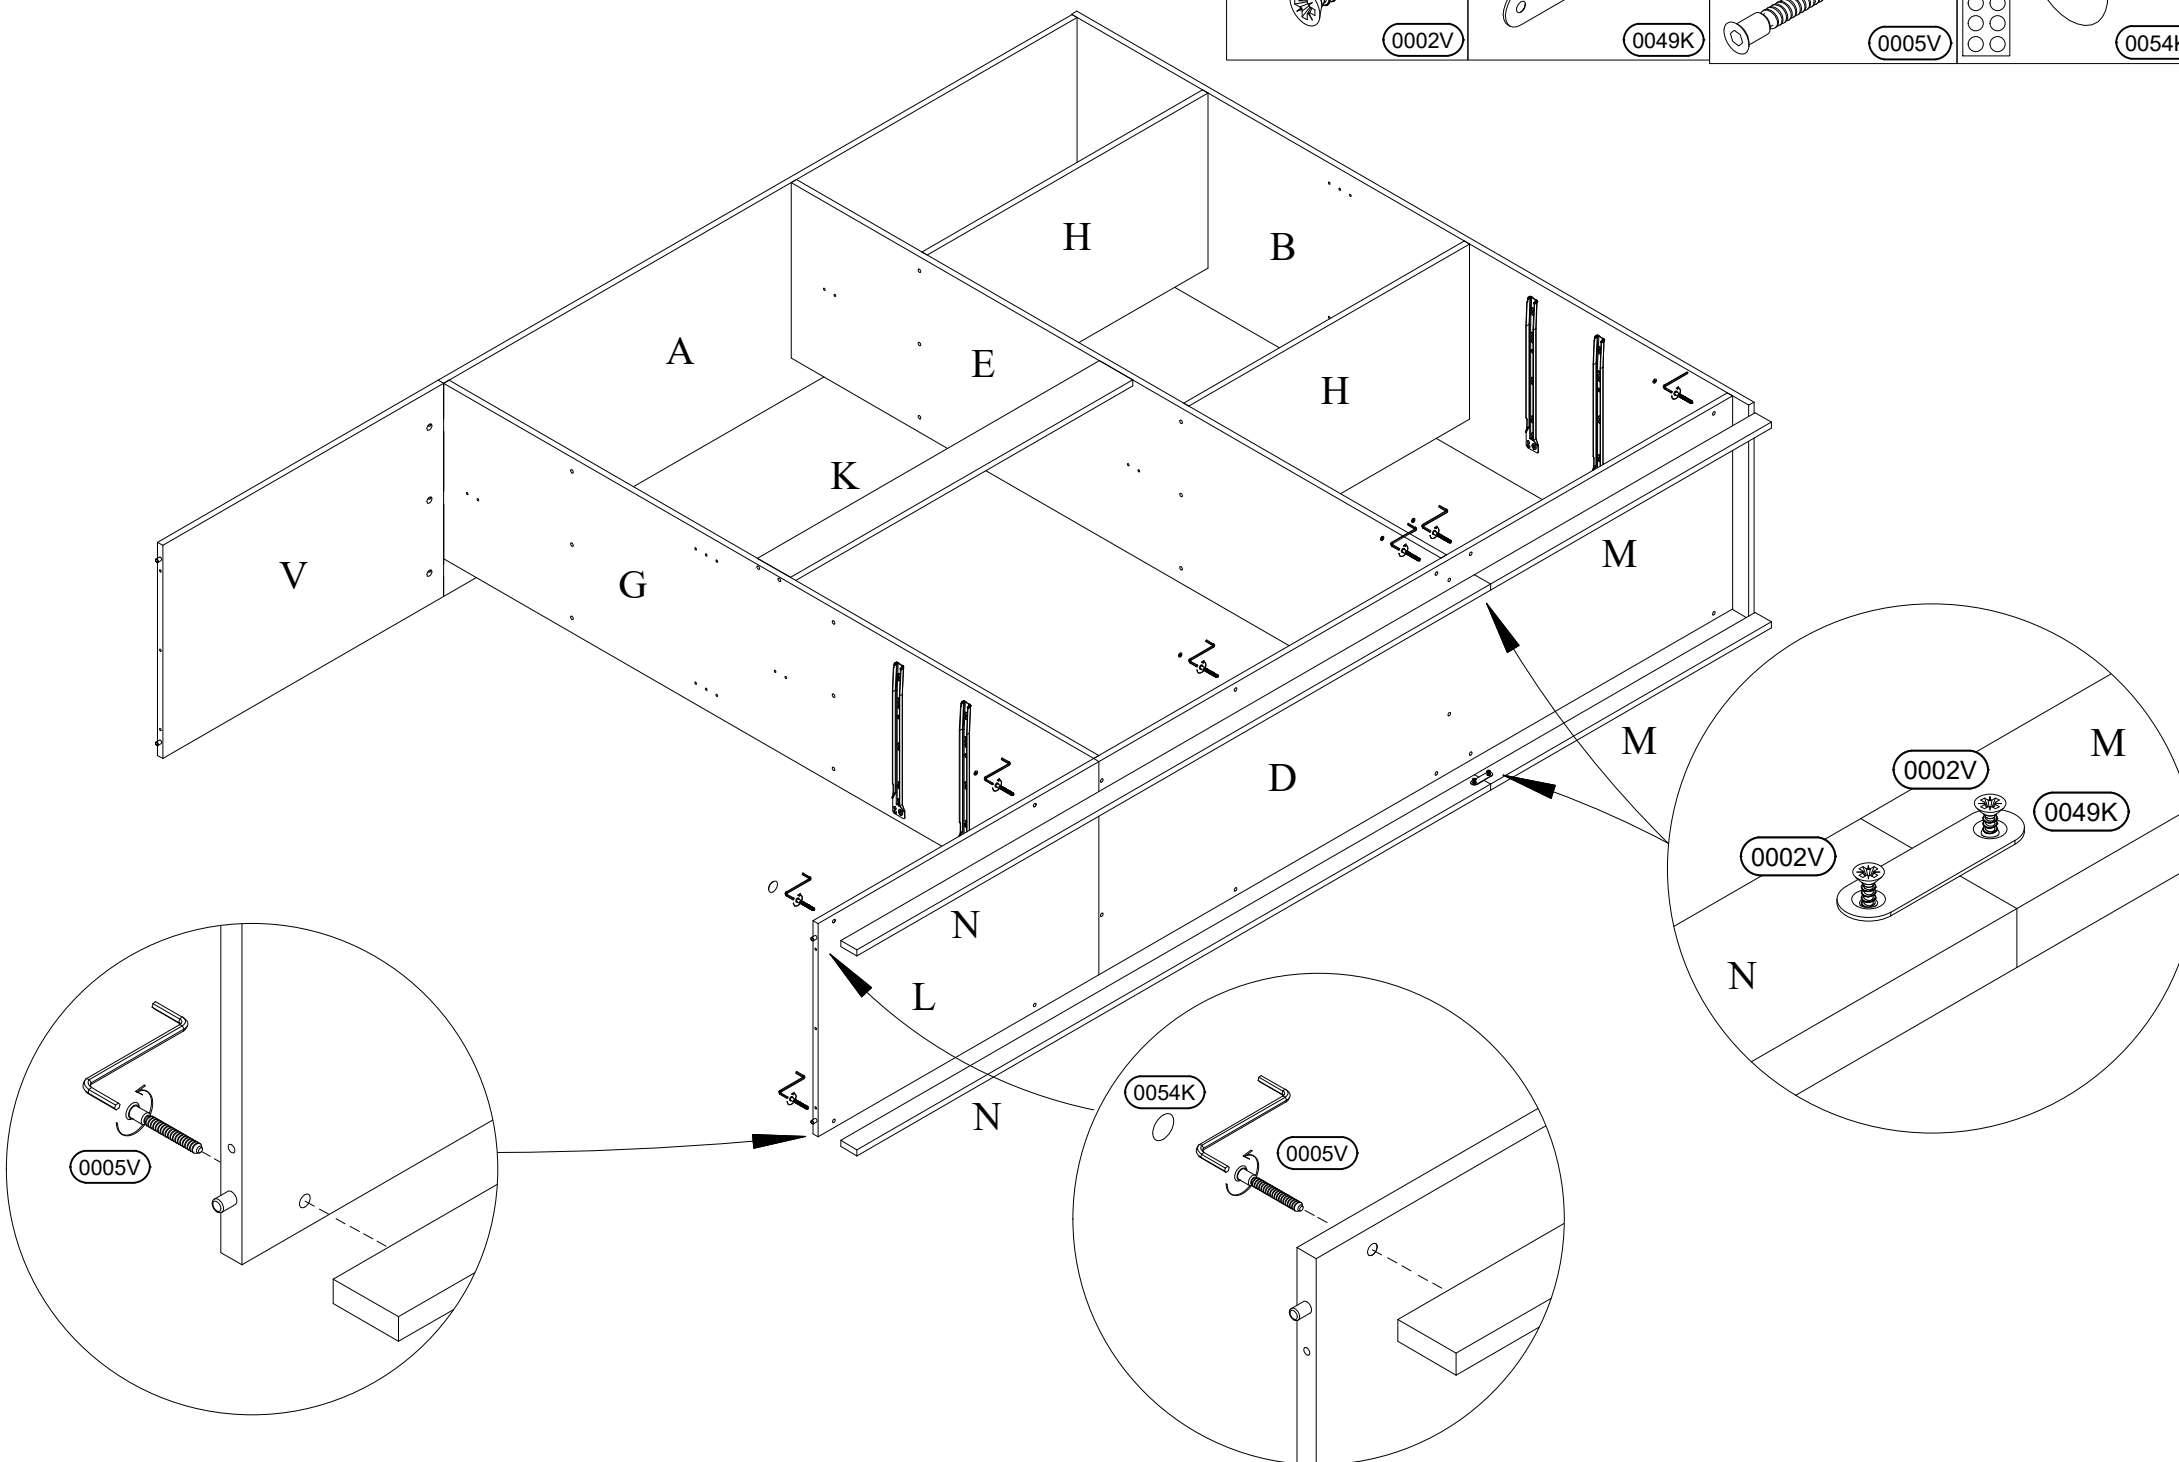

8)

3,5x16 4x 0002V	 2x 0049K	7x50 12x 0005V	 12x 0005V	 6x 0054K