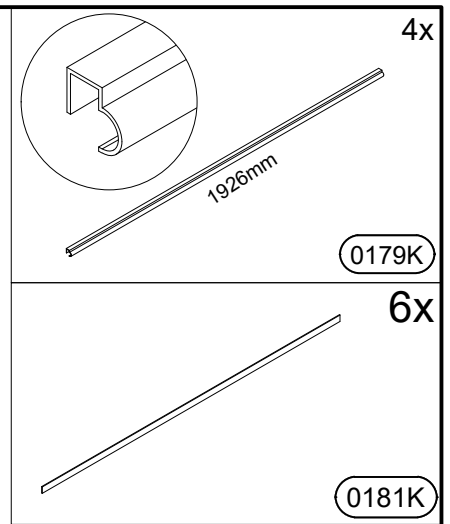

5)

7x50 8x (0005V)

6)

7x50 18x 18x

0005V 0054K

Detailed description: This block contains a hardware list. It includes a screw with dimensions 7x50, a plate labeled 0005V, and a washer labeled 0054K. The quantities for the plate and washer are both listed as 18x.

IV.

V.

14)

15)

- 4x16 18x 6x 3x10 36x 6x
- 0001V 0176K 0028V 0175K

16)

17)

18)