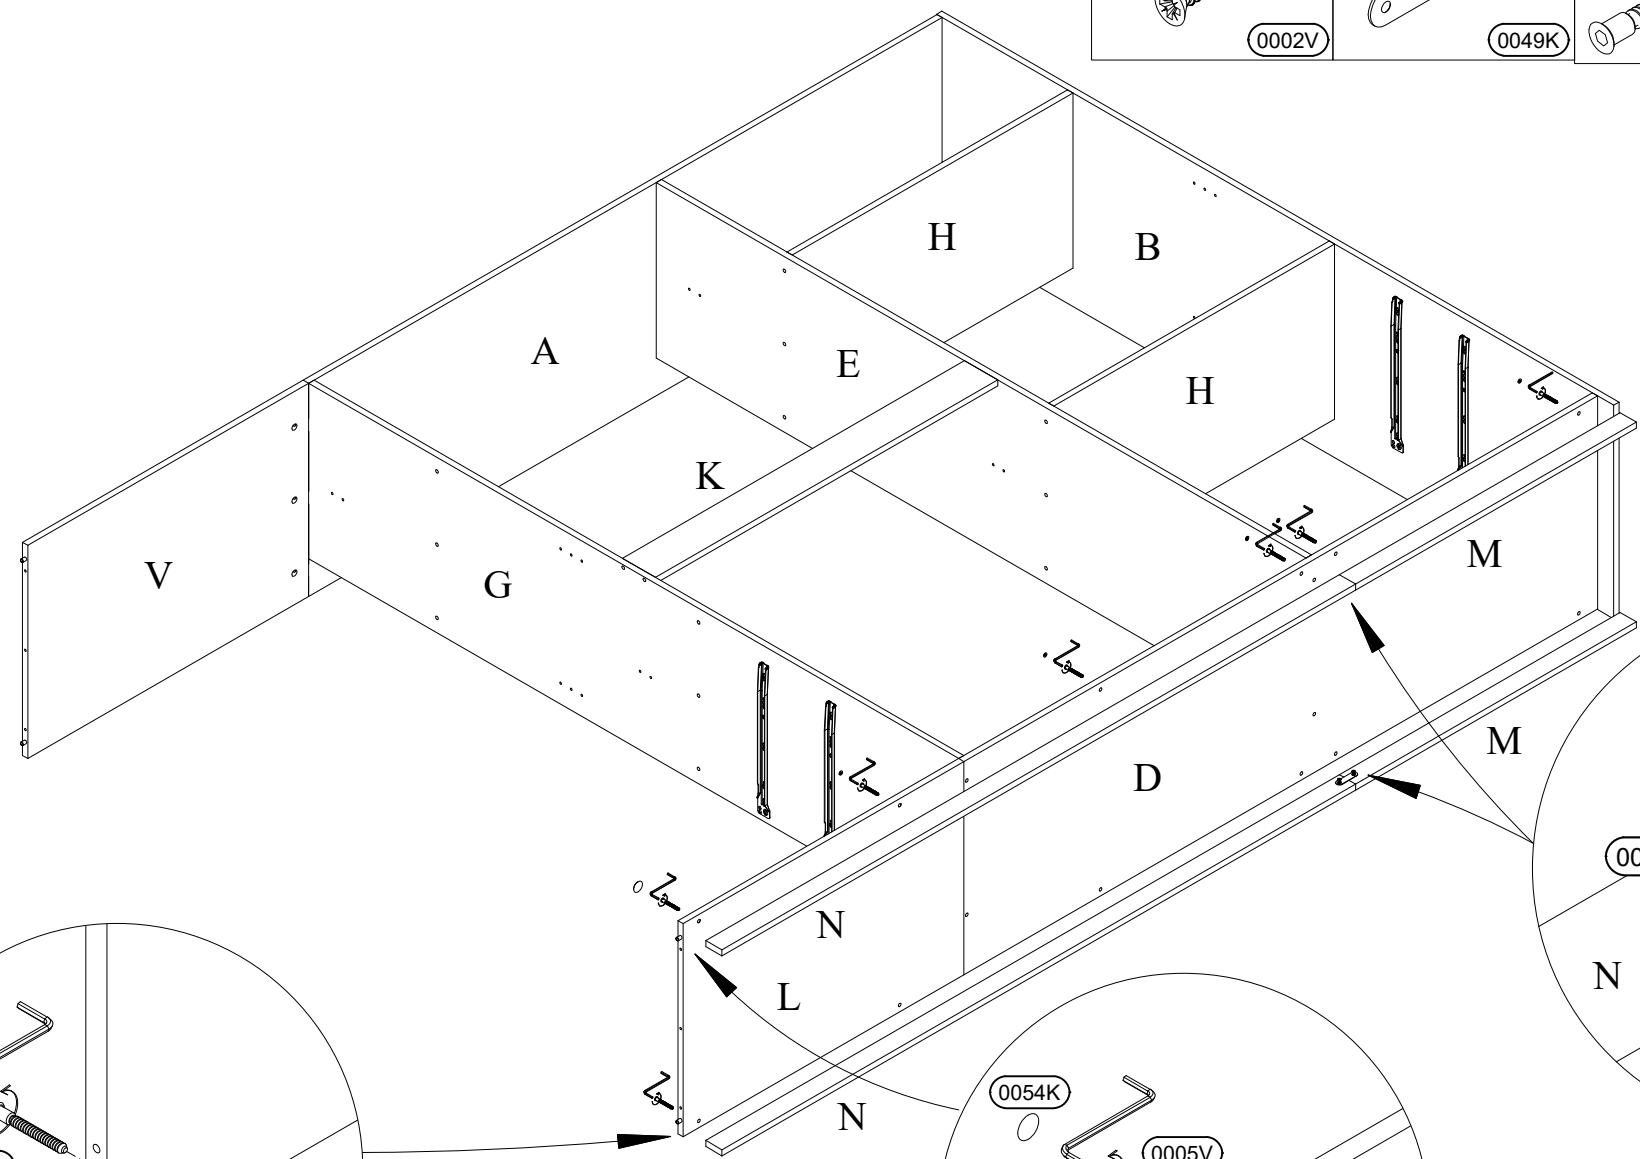

8)

3,5x16 4x 0002V	 2x 0049K	7x50 12x 0005V	 12x 0005V	 6x 0054K