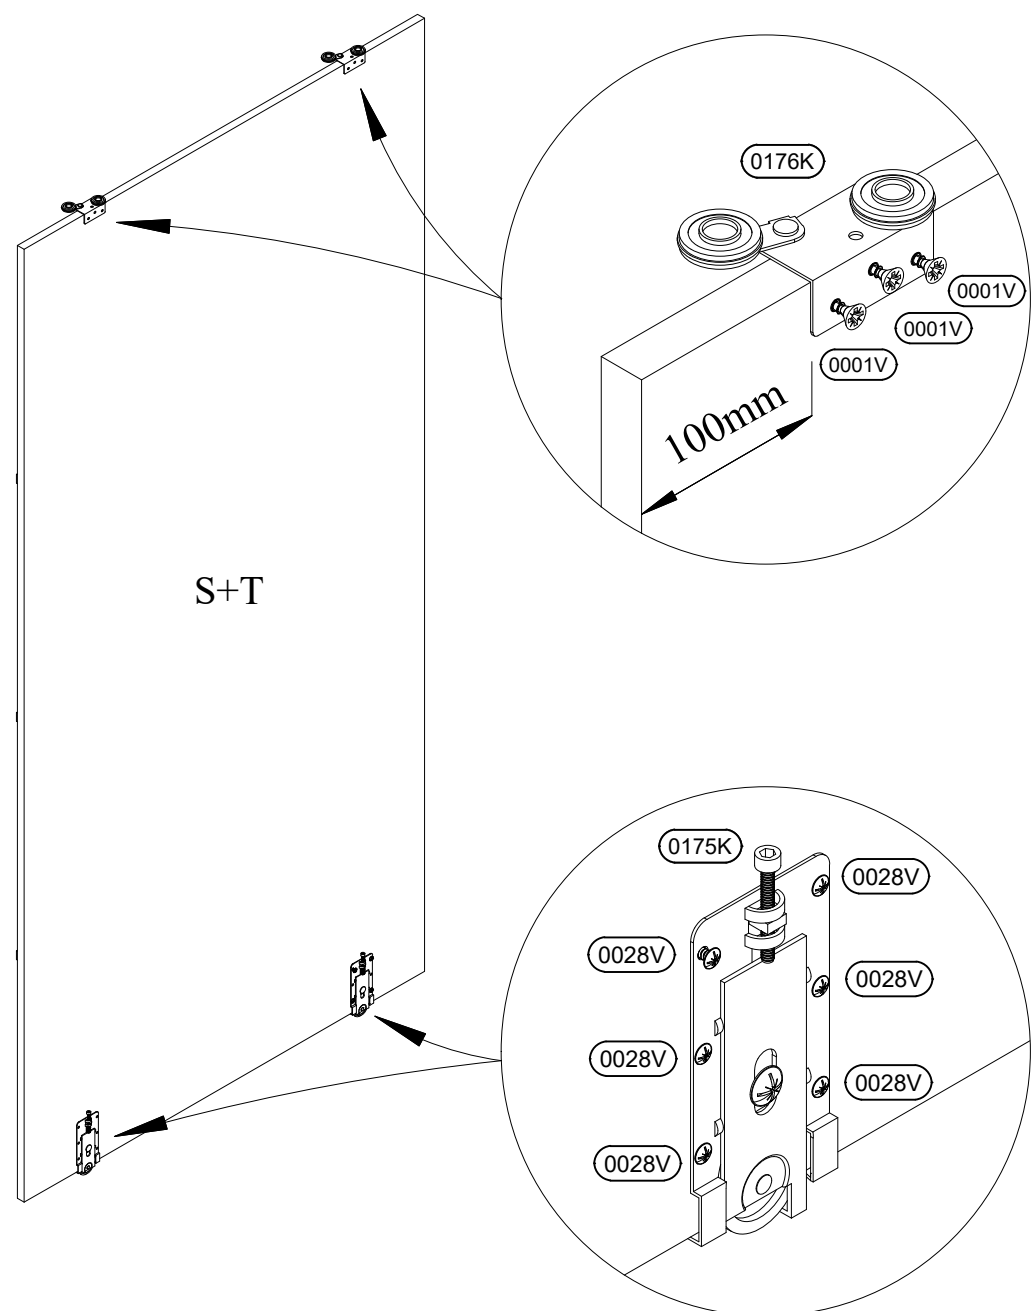

5)

7x50 8x (0005V)

6)

7x50 18x 18x

0005V 0054K

Detailed description: This block contains a hardware list. It includes a screw with dimensions 7x50, a plate labeled 0005V, and a washer labeled 0054K. The quantities for the plate and washer are both listed as 18x.

IV.

V.

14)

15)

- 4x16 18x 6x 3x10 36x 6x
- 0001V 0176K 0028V 0175K

16)

17)

18)