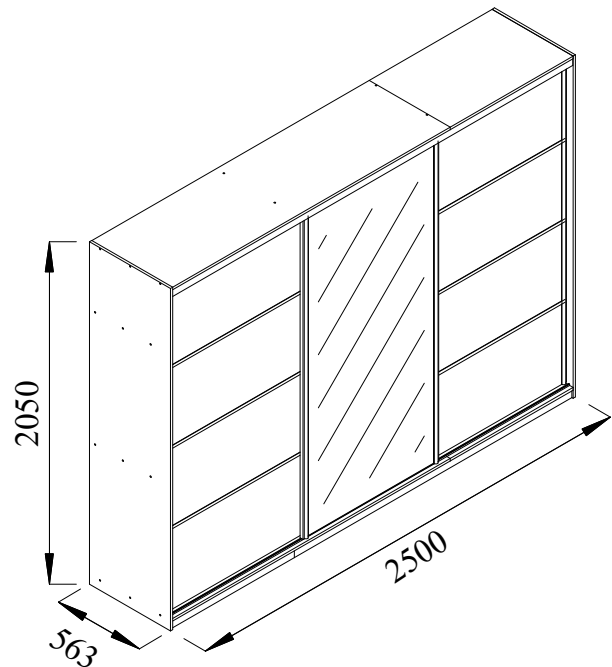

NN 237

NEJBY BARNABA

**NEJLEVNEJŠÍ
NABYTEK.CZ**

COLLI 1/6				
H	690	x	459	4
J	690	x	459	2
U	684	x	178	4
V	690	x	559	1
L	690	x	559	1
M	690	x	49	2
D1	665	x	405	4

COLLI 3/6				
A	1778	x	559	1
D	1778	x	559	1
N	1778	x	49	2

COLLI 6/6				
0175K				6
0176K				6
0177K				1
0178K				1
0179K				4
0028V				36
0001V				18

COLLI 2/6				
B+C	2050	x	560	2
R	1994	x	536	2

COLLI 4/6				
S	1928	x	833	2
T	1928	x	833	1
P	1994	x	711	2

COLLI 5/6				
E+G	1968	x	460	2
A1	400	x	100	8
C1	633	x	100	4
K	1056	x	100	1

5)

7x50 8x (0005V)

6)

7x50 18x 18x

0005V 0054K

Detailed description: This block contains a hardware list. It includes a screw with dimensions 7x50, a plate labeled 0005V, and a washer labeled 0054K. The quantities for the plate and washer are both listed as 18x.