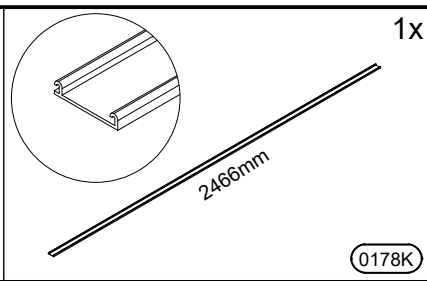

5)

7x50 8x (0005V)

6)

7x50 18x 18x

0005V 0054K

Detailed description: This block contains a hardware list. It includes a screw with dimensions 7x50, a plate labeled 0005V, and a washer labeled 0054K. The quantities for the plate and washer are both listed as 18x.

IV.

V.

14)

15)

- 4x16 18x 6x 3x10 36x 6x
- 0001V 0176K 0028V 0175K

16)

17)

18)