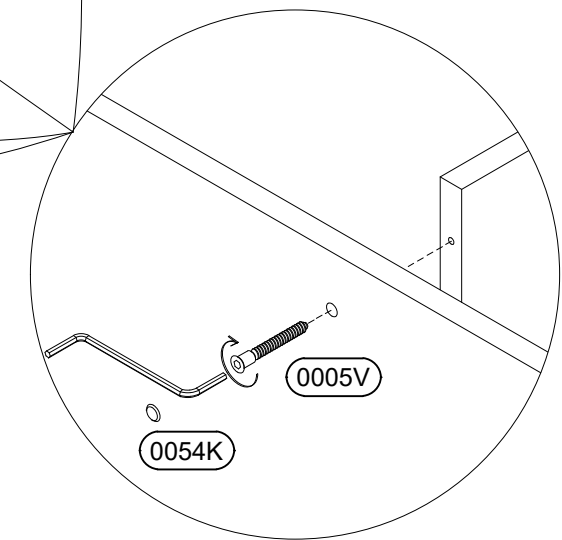

5)

7x50 8x (0005V)

6)

7x50 18x 18x

0005V 0054K

Detailed description: This block contains a hardware list. It includes a screw with dimensions 7x50, a plate labeled 0005V, and a washer labeled 0054K. The quantities for the plate and washer are both listed as 18x.