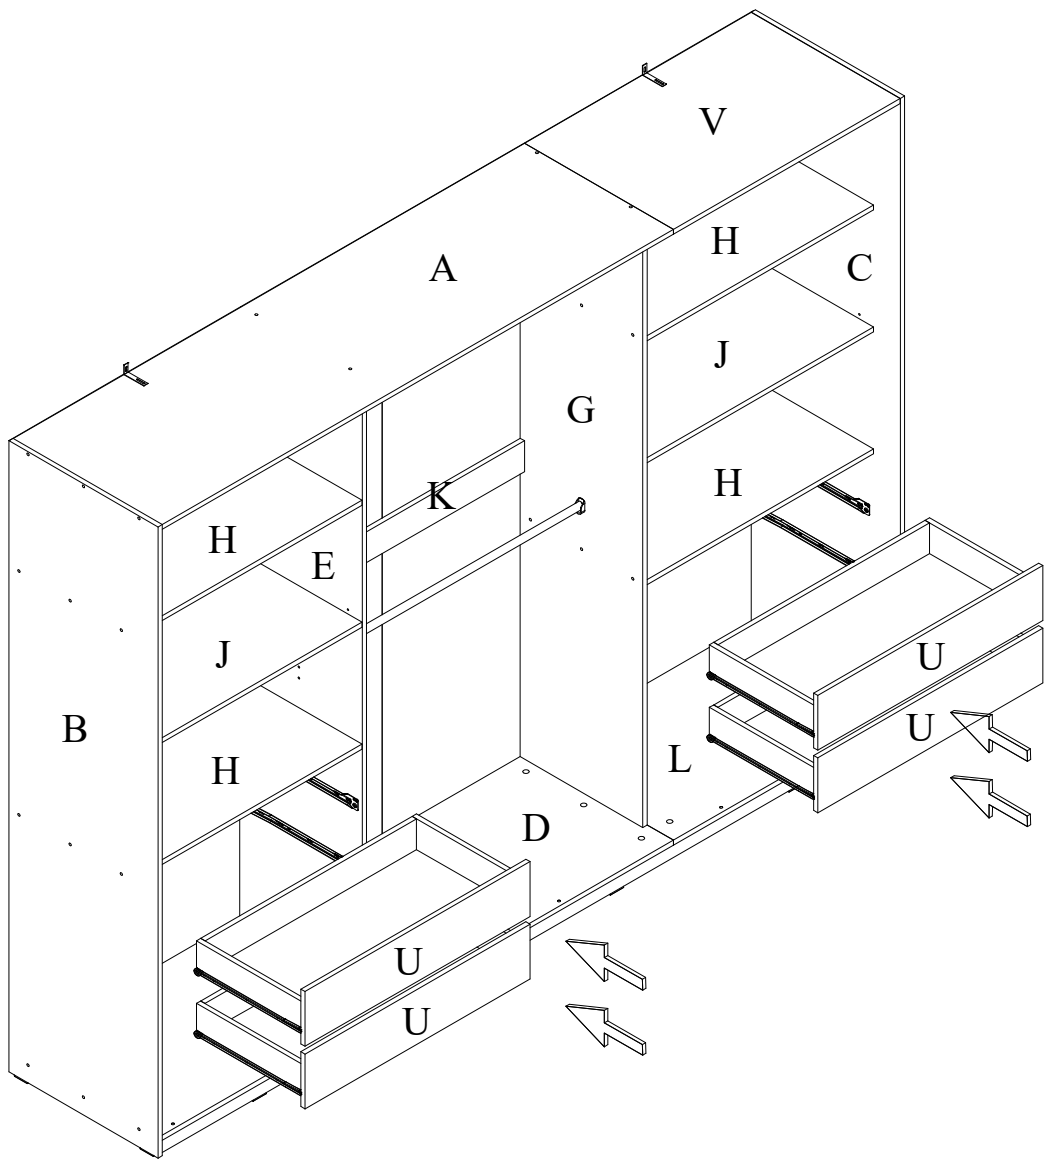

14)

15)

- 4x16 18x 6x 3x10 36x 6x
- 0001V 0176K 0028V 0175K