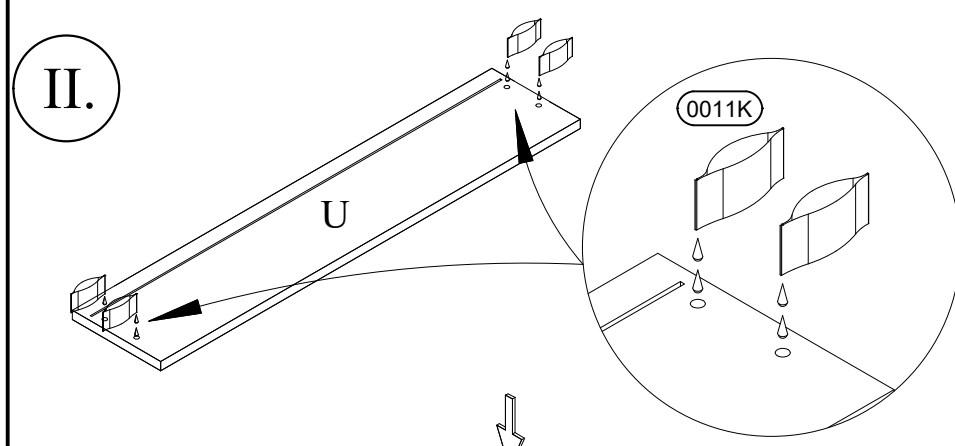

13)

I.

II.

III.

7x50 0005V	16x 0004K	8x 0011K	2x 0002V	3,5x16 0002V	48x 0043K	4x 0043K

IV.

V.