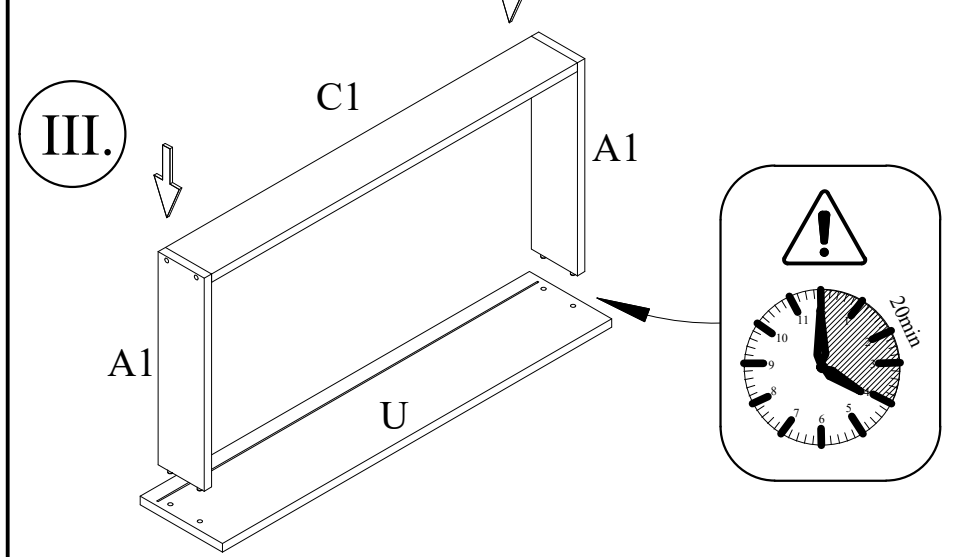

13)

I.

II.

III.

7x50 0005V	16x 0004K	8x 0011K	2x 0002V	3,5x16 0002V	48x 0043K	4x 0043K

IV.

V.