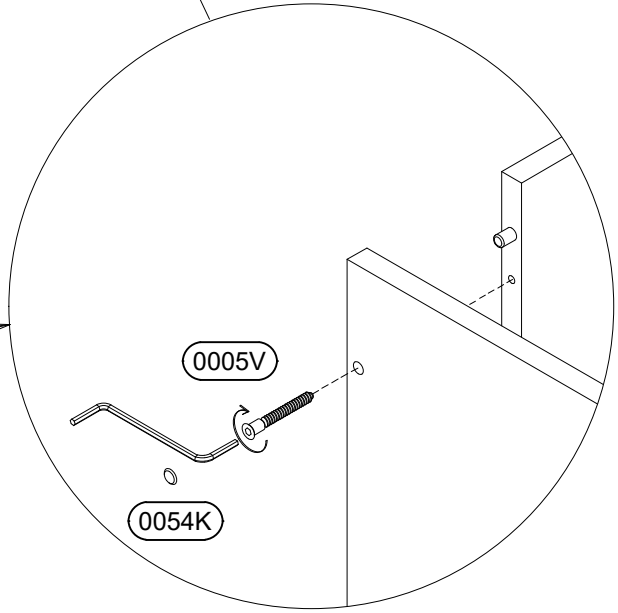

5)

7x50 8x (0005V)

6)

7x50 18x 18x

0005V 0054K

Detailed description: This block contains a hardware list. It includes a screw with dimensions 7x50, a plate labeled 0005V, and a washer labeled 0054K. The quantities for the plate and washer are both listed as 18x.

7)

			
12x	12x	12x	6x
0055K	ø15	0018K	0074K

8)

- | | | | | |
|---|---|--|--|---|
| 3,5x16

4x
0002V | 
2x
0049K | 7x50

12x
0005V | 
12x
0005V | 
6x
0054K |
|---|---|--|--|---|

9)

10)