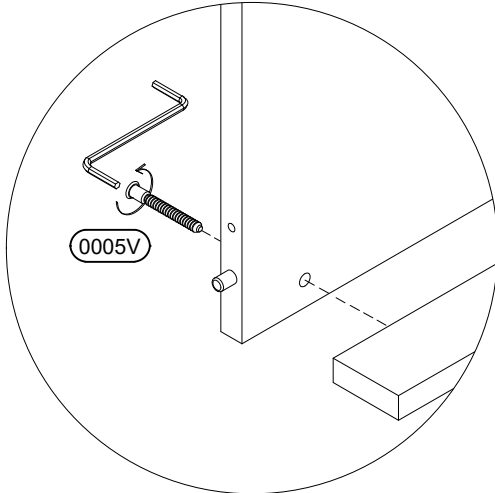

8)

3,5x16 4x 0002V	 2x 0049K	7x50 12x 0005V	 12x 0005V	 6x 0054K