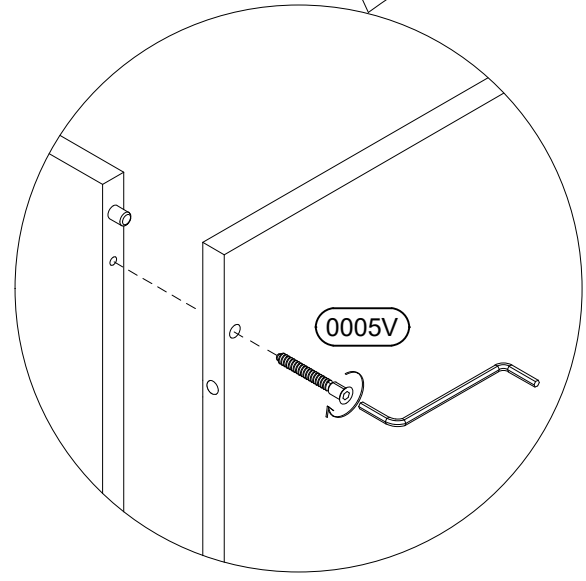

5)

7x50 8x (0005V)

6)

7x50 18x 18x

0005V 0054K

Detailed description: This block contains a hardware list. It includes a screw with dimensions 7x50, a plate labeled 0005V, and a washer labeled 0054K. The quantities for the plate and washer are both listed as 18x.