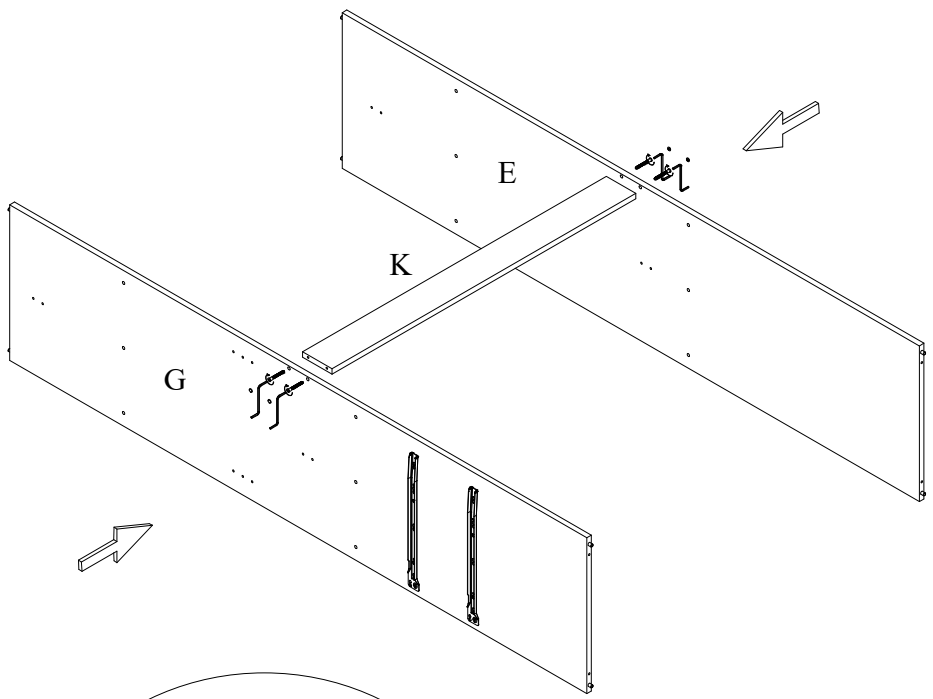

5)

7x50 8x (0005V)

6)

7x50 18x 18x

0005V 0054K

Detailed description: This block contains a hardware list. It includes a screw with dimensions 7x50, a plate labeled 0005V, and a washer labeled 0054K. The quantities for the plate and washer are both listed as 18x.