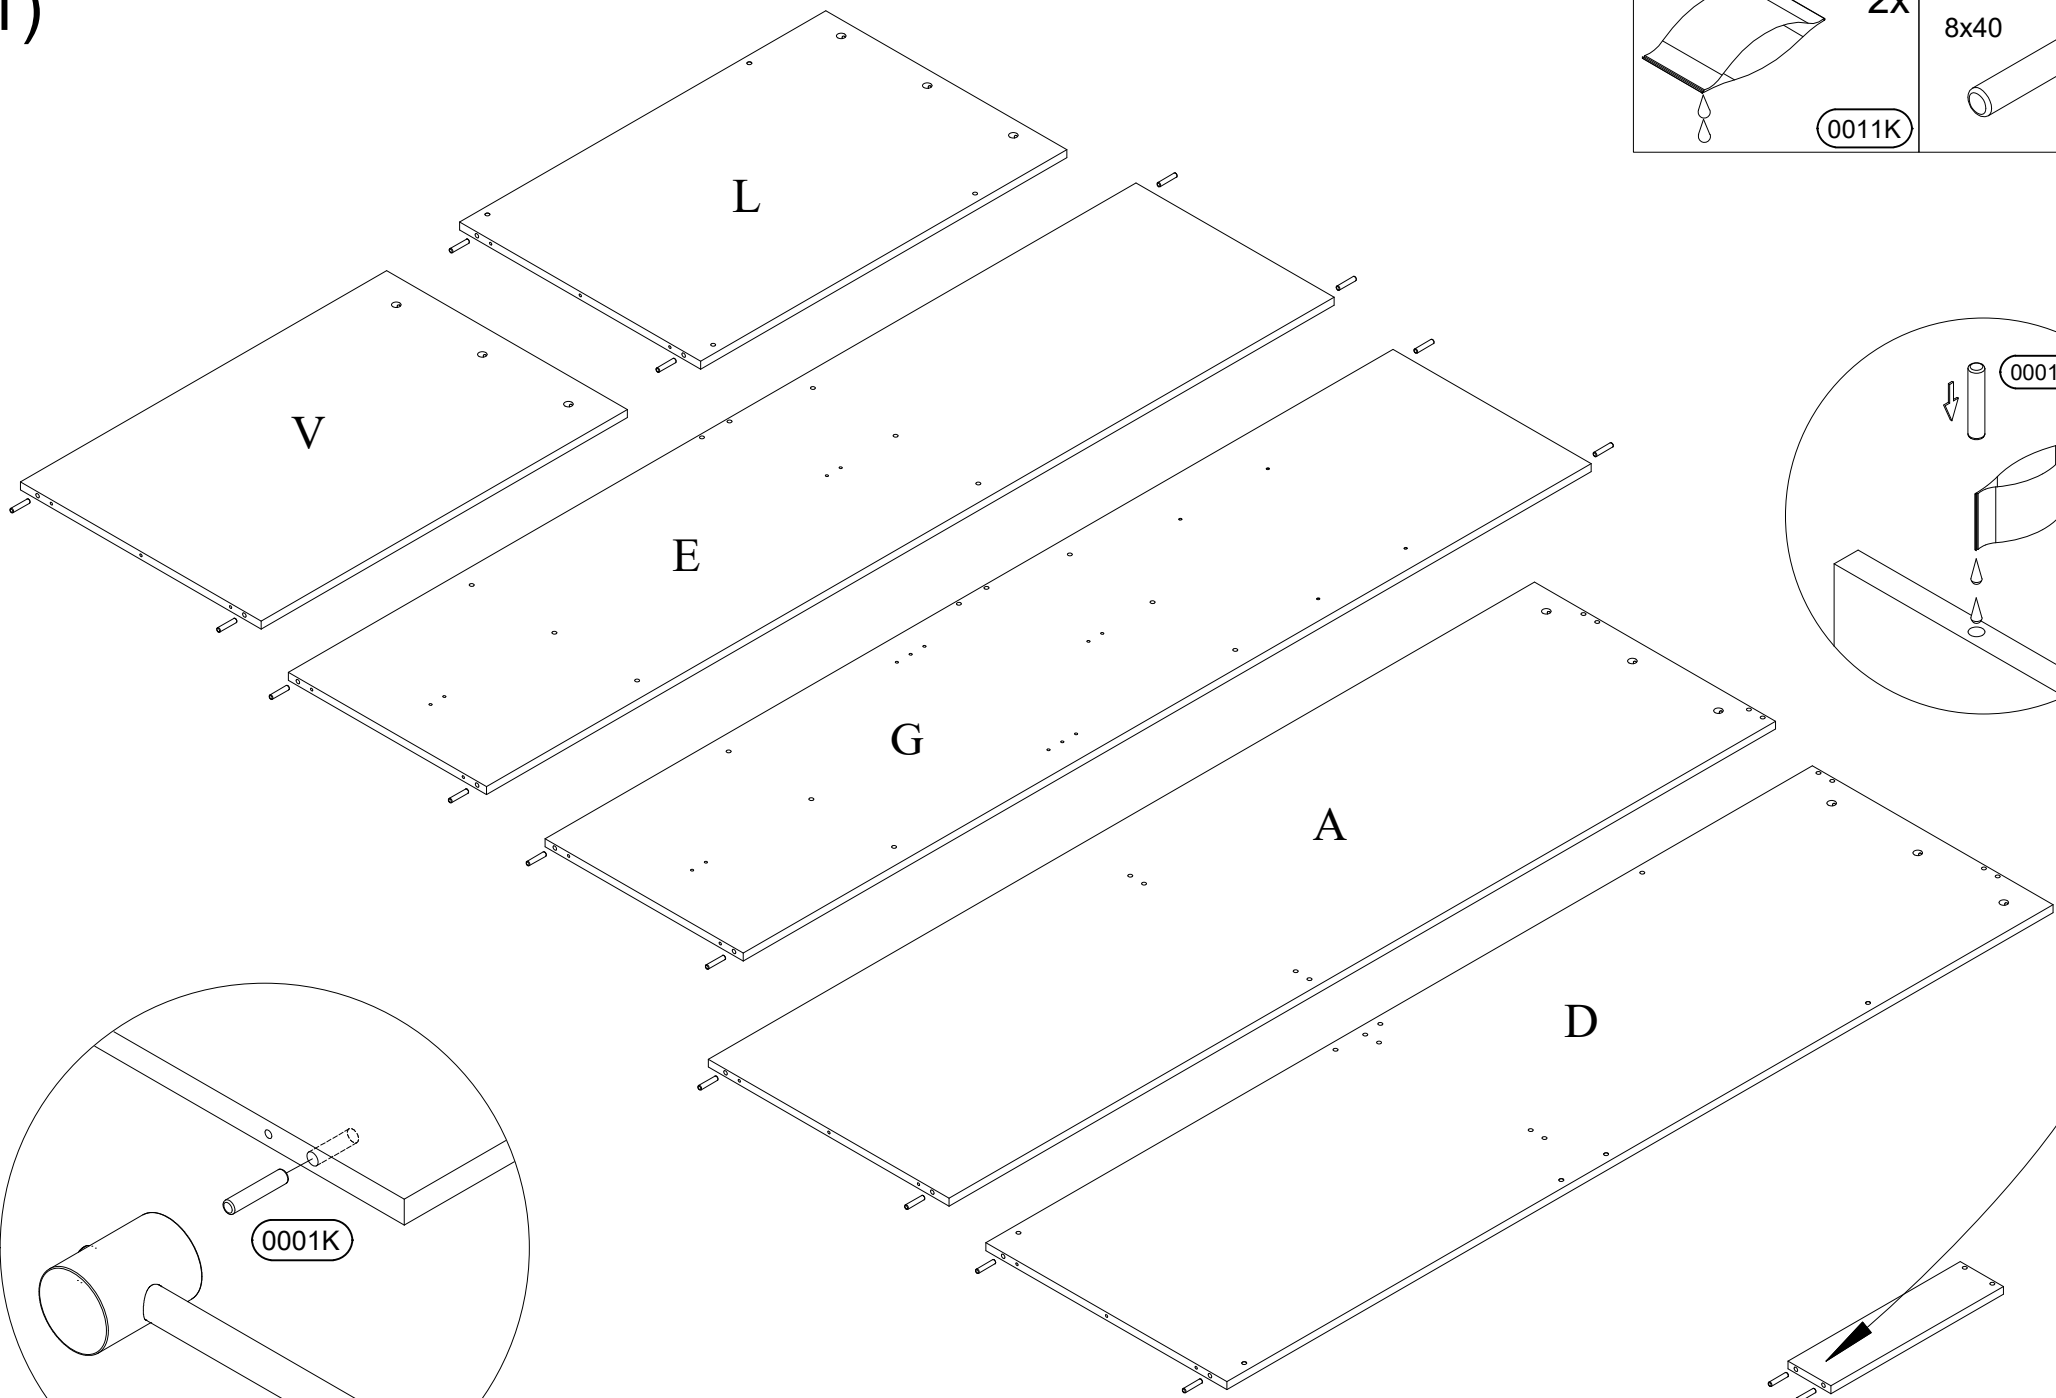

COLLI 1/6				
H	690	x	459	4
J	690	x	459	2
U	684	x	178	4
V	690	x	559	1
L	690	x	559	1
M	690	x	49	2
D1	665	x	405	4

COLLI 3/6				
A	1778	x	559	1
D	1778	x	559	1
N	1778	x	49	2

COLLI 6/6				
0175K				6
0176K				6
0177K				1
0178K				1
0179K				4
0028V				36
0001V				18

COLLI 2/6				
B+C	2050	x	560	2
R	1994	x	536	2

COLLI 4/6				
S	1928	x	833	2
T	1928	x	833	1
P	1994	x	711	2

COLLI 5/6				
E+G	1968	x	460	2
A1	400	x	100	8
C1	633	x	100	4
K	1056	x	100	1

1x 2466mm 0177K		1x 2466mm 0178K		4x 1926mm 0179K		6x 0175K		6x 0176K							
1x 0013K		8x40 32x 0001K		7x50 76x 0005V		46x 0054K		12x 0002K		3x20 44x 0007V		3x10 36x 0028V		4x16 18x 0001V	
20x 0060K		3,5x16 68x 0002V		4x16 30x 0006V		2x 0049K		4x 0003K		8x 0004K		4x 0011K		1049mm 2x 0180K	
5x50 2x 0013V		ø8 2x 0051K		2x 0109K		8x 0009K		ø15 12x 0018K		ø20 12x 0055K		6x 0074K		80x 0016K	

1)

 2x 0011K	 8x40 32x 0001K