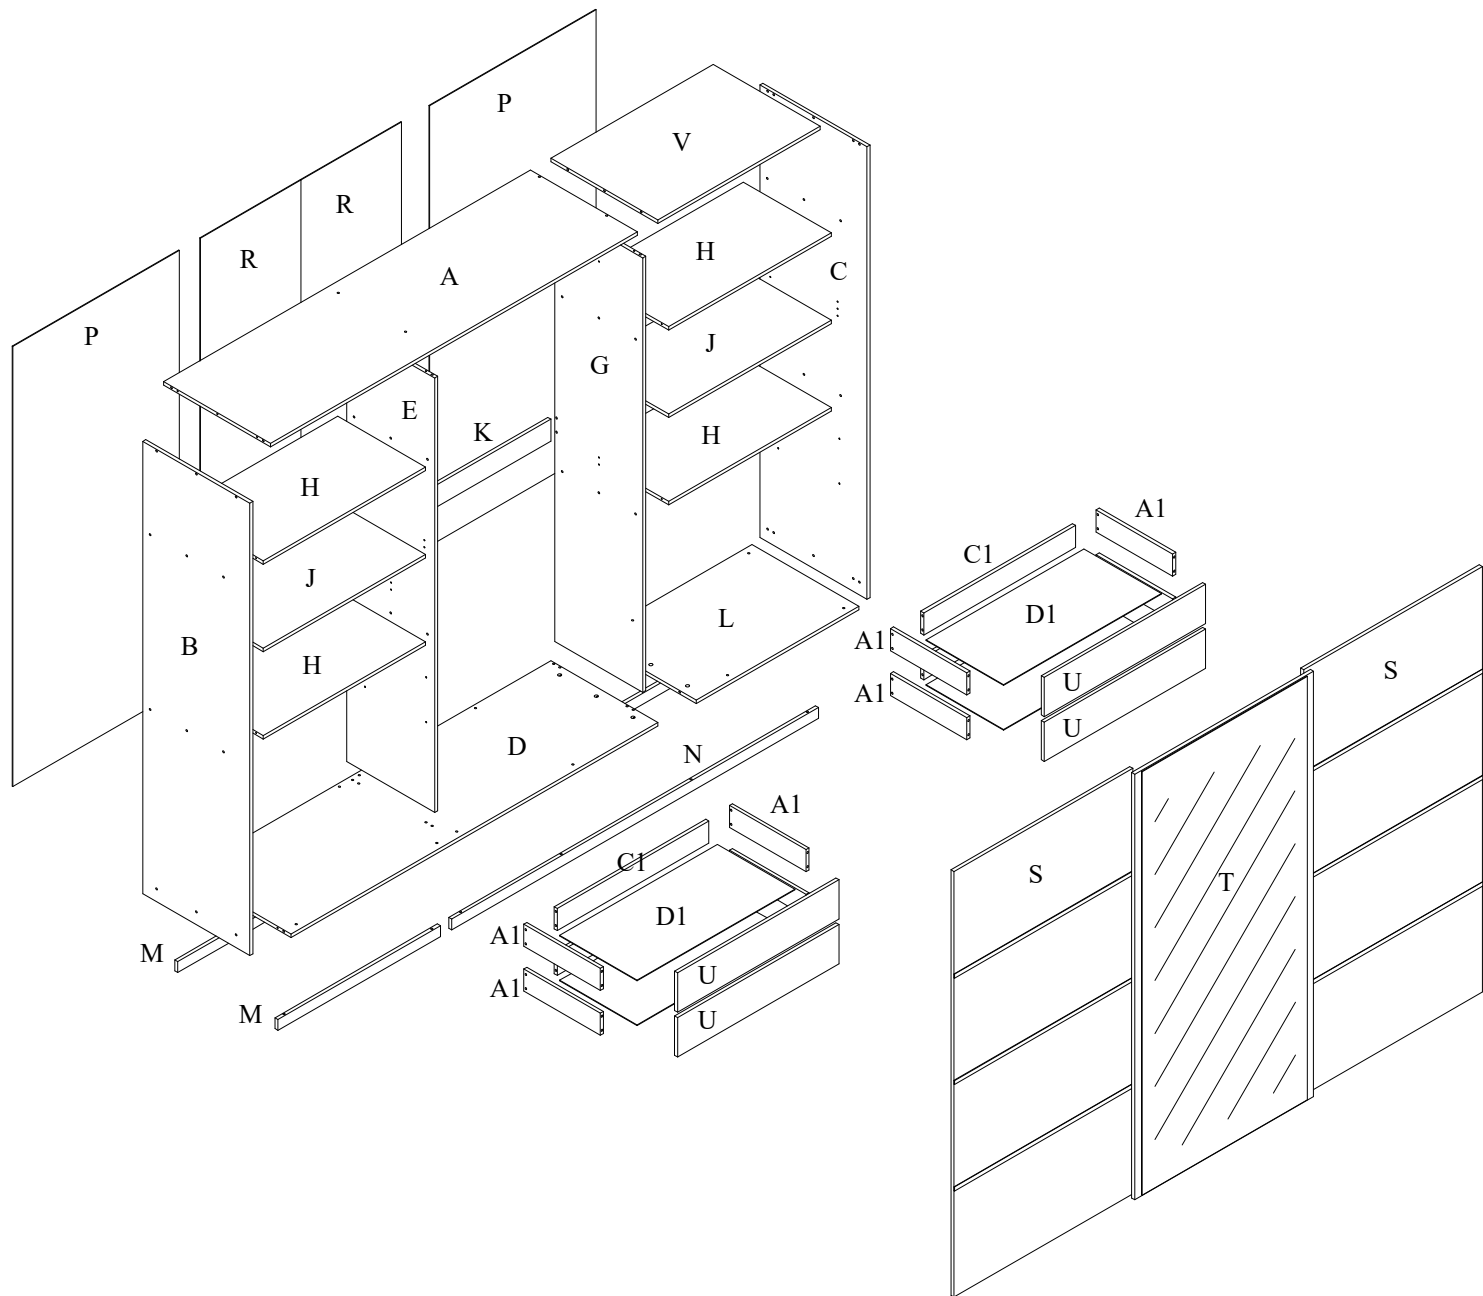

NN 237

NEJBY BARNABA

**NEJLEVNEJŠÍ
NABYTEK.CZ**

COLLI 1/6				
H	690	x	459	4
J	690	x	459	2
U	684	x	178	4
V	690	x	559	1
L	690	x	559	1
M	690	x	49	2
D1	665	x	405	4

COLLI 3/6				
A	1778	x	559	1
D	1778	x	559	1
N	1778	x	49	2

5)

7x50 8x (0005V)

6)

7x50 18x 18x

0005V 0054K

Detailed description: This block contains a hardware list. It includes a screw with dimensions 7x50, a plate labeled 0005V, and a washer labeled 0054K. The quantities for the plate and washer are both listed as 18x.