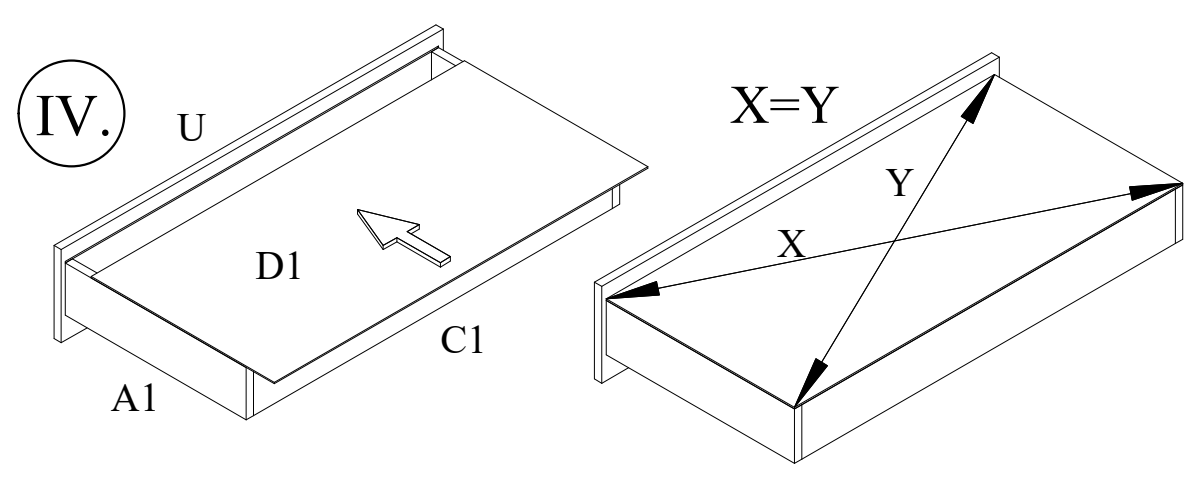

7x50 0005V	16x 0004K	8x 0011K	2x 0002V	3,5x16 0002V	48x 0043K	4x 0043K

IV.