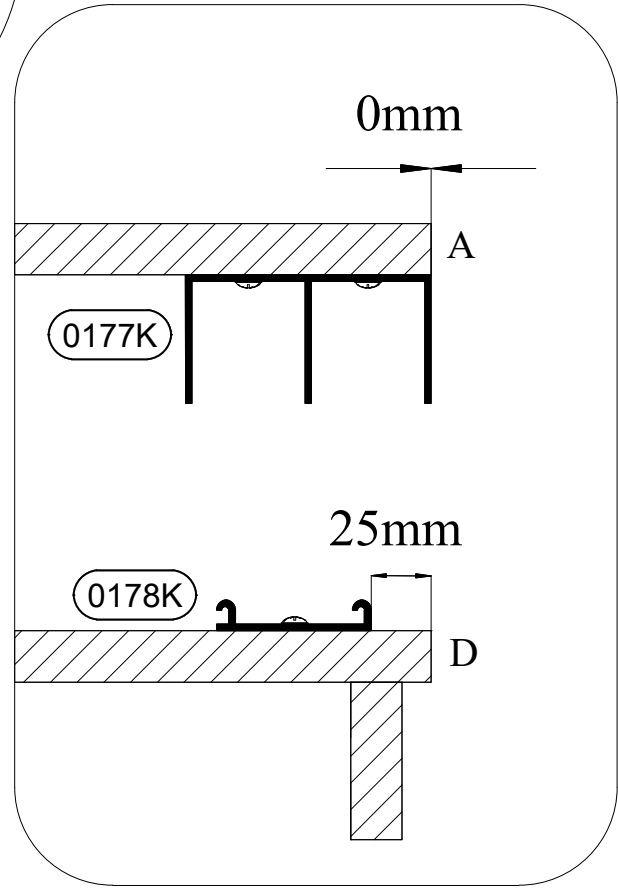

COLLI 6/6				
0175K				6
0176K				6
0177K				1
0178K				1
0179K				4
0028V				36
0001V				18

COLLI 2/6				
B+C	2050	x	560	2
R	1994	x	536	2

COLLI 4/6				
S	1928	x	833	2
T	1928	x	833	1
P	1994	x	711	2

COLLI 5/6				
E+G	1968	x	460	2
A1	400	x	100	8
C1	633	x	100	4
K	1056	x	100	1

5)

7x50 8x (0005V)

6)

7x50 18x 18x

0005V 0054K

Detailed description: This block contains a hardware list. It includes a screw with dimensions 7x50, a plate labeled 0005V, and a washer labeled 0054K. The quantities for the plate and washer are both listed as 18x.

IV.

V.

14)

15)

- 4x16 18x 6x 3x10 36x 6x
- 0001V 0176K 0028V 0175K

16)

17)

18)