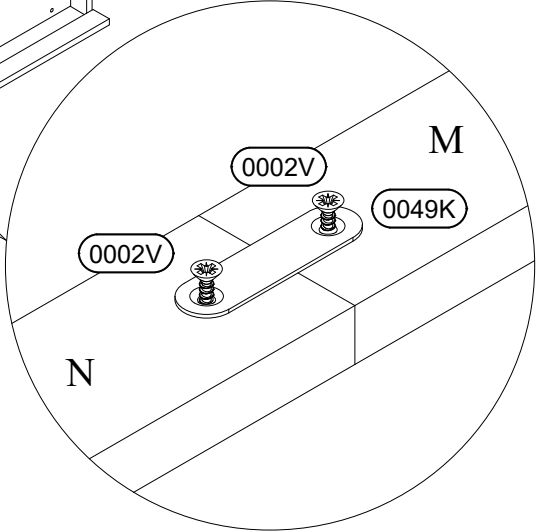

5)

7x50 8x (0005V)

6)

7x50 18x 18x

0005V 0054K

Detailed description: This block contains a hardware list. It includes a screw with dimensions 7x50, a plate labeled 0005V, and a washer labeled 0054K. The quantities for the plate and washer are both listed as 18x.

7)

			
12x	12x	12x	6x
0055K	ø15	0018K	0074K

8)

- | | | | | |
|---|---|--|--|---|
| 3,5x16

4x
0002V | 
2x
0049K | 7x50

12x
0005V | 
12x
0005V | 
6x
0054K |
|---|---|--|--|---|

9)

10)