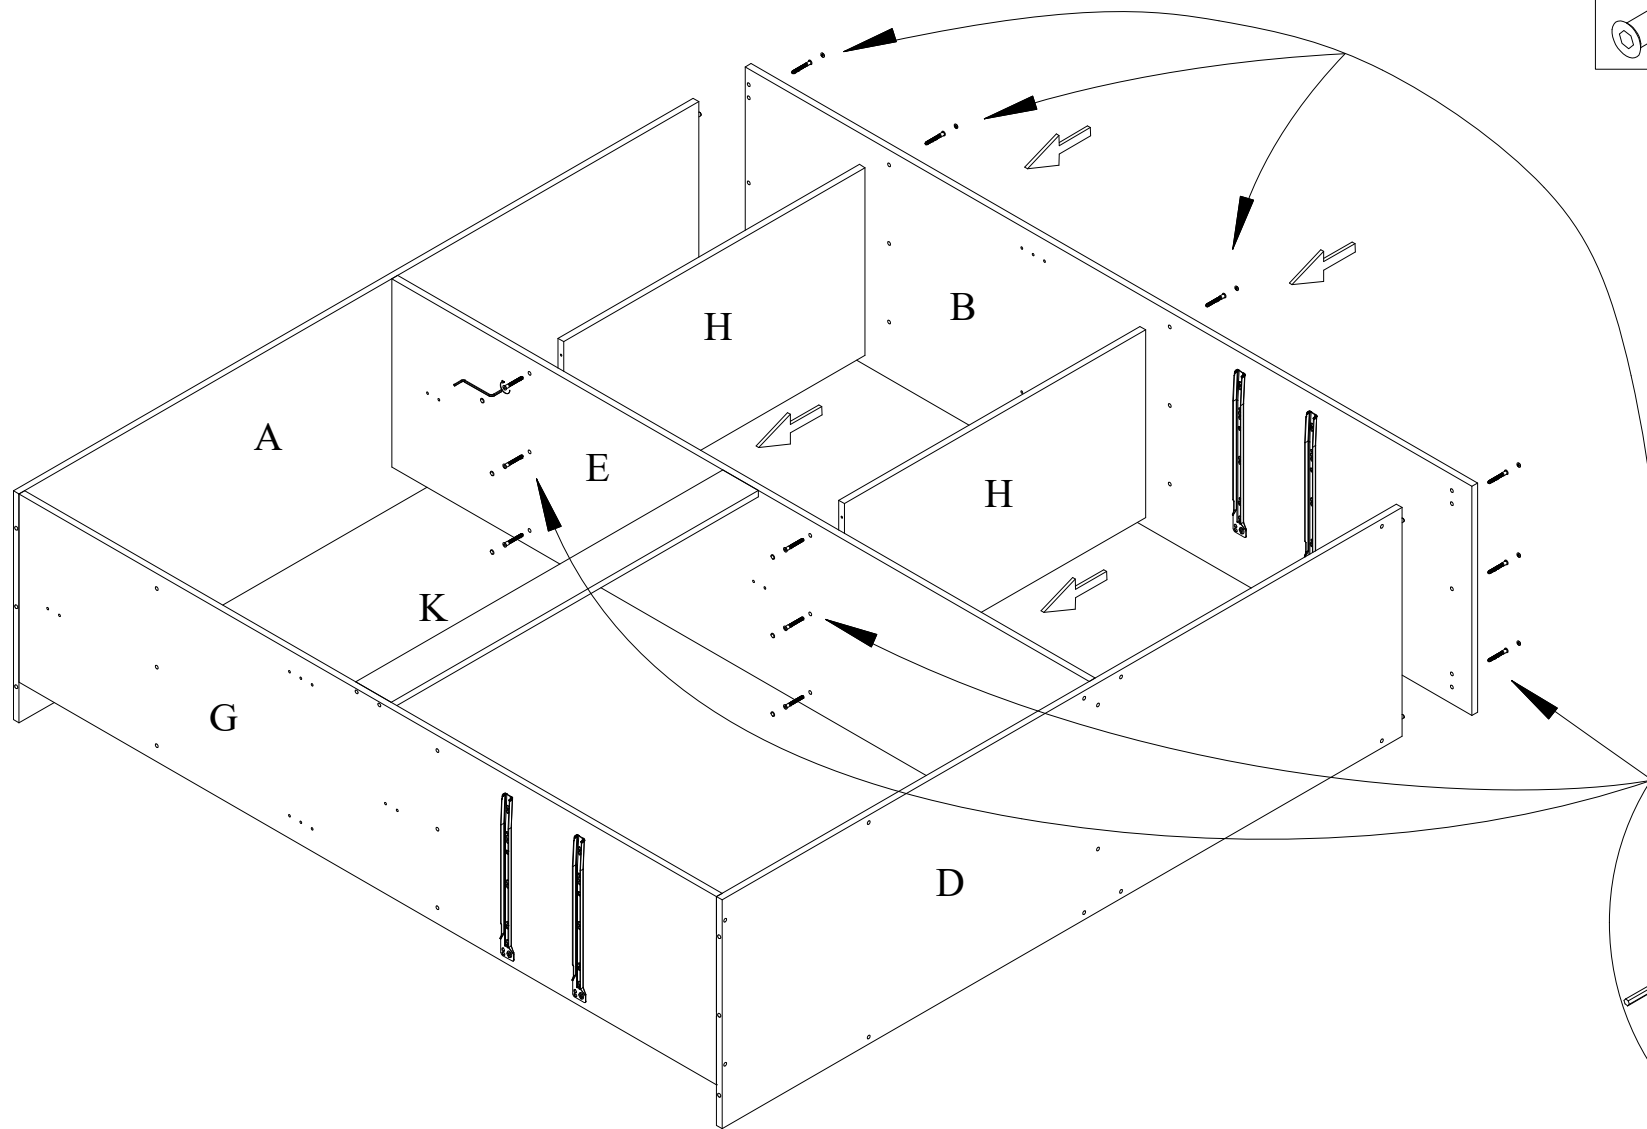

5)

7x50 8x (0005V)

6)

7x50 18x 18x

0005V 0054K

Detailed description: This block contains a hardware list. It includes a screw with dimensions 7x50, a plate labeled 0005V, and a washer labeled 0054K. The quantities for the plate and washer are both listed as 18x.