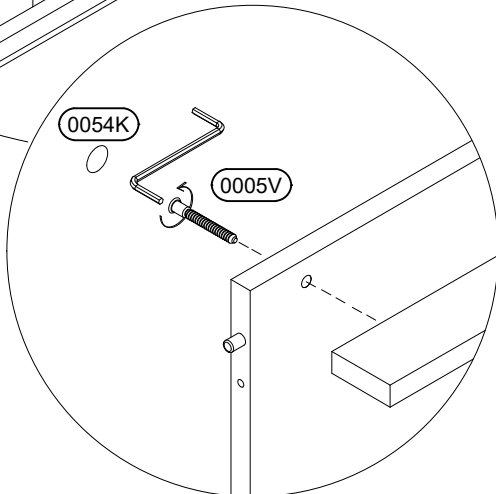

8)

3,5x16 4x 0002V	 2x 0049K	7x50 12x 0005V	 12x 0005V	 6x 0054K