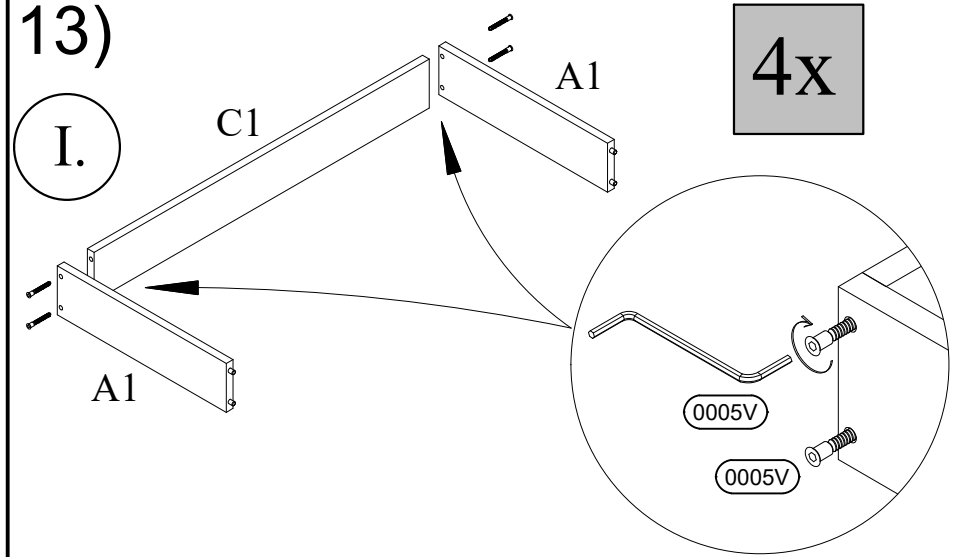

13)

I.

II.

III.

7x50 0005V	16x 0004K	8x 0011K	2x 0002V	3,5x16 0002V	48x 0043K	4x 0043K

IV.

V.