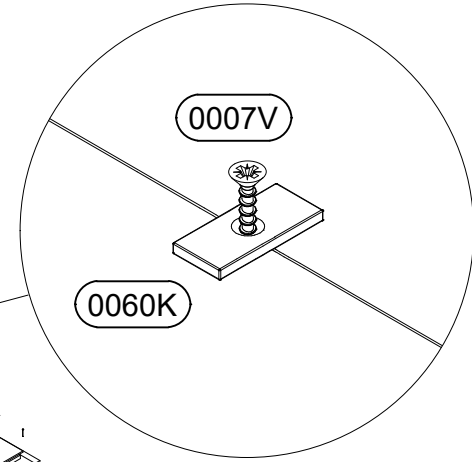

5)

7x50 8x (0005V)

6)

7x50 18x 18x

0005V 0054K

Detailed description: This block contains a hardware list. It includes a screw with dimensions 7x50, a plate labeled 0005V, and a washer labeled 0054K. The quantities for the plate and washer are both listed as 18x.

7)

			
12x	12x	12x	6x
0055K	ø15	0018K	0074K

8)

- | | | | | |
|---|---|--|--|---|
| 3,5x16

4x
0002V | 
2x
0049K | 7x50

12x
0005V | 
12x
0005V | 
6x
0054K |
|---|---|--|--|---|

9)

10)