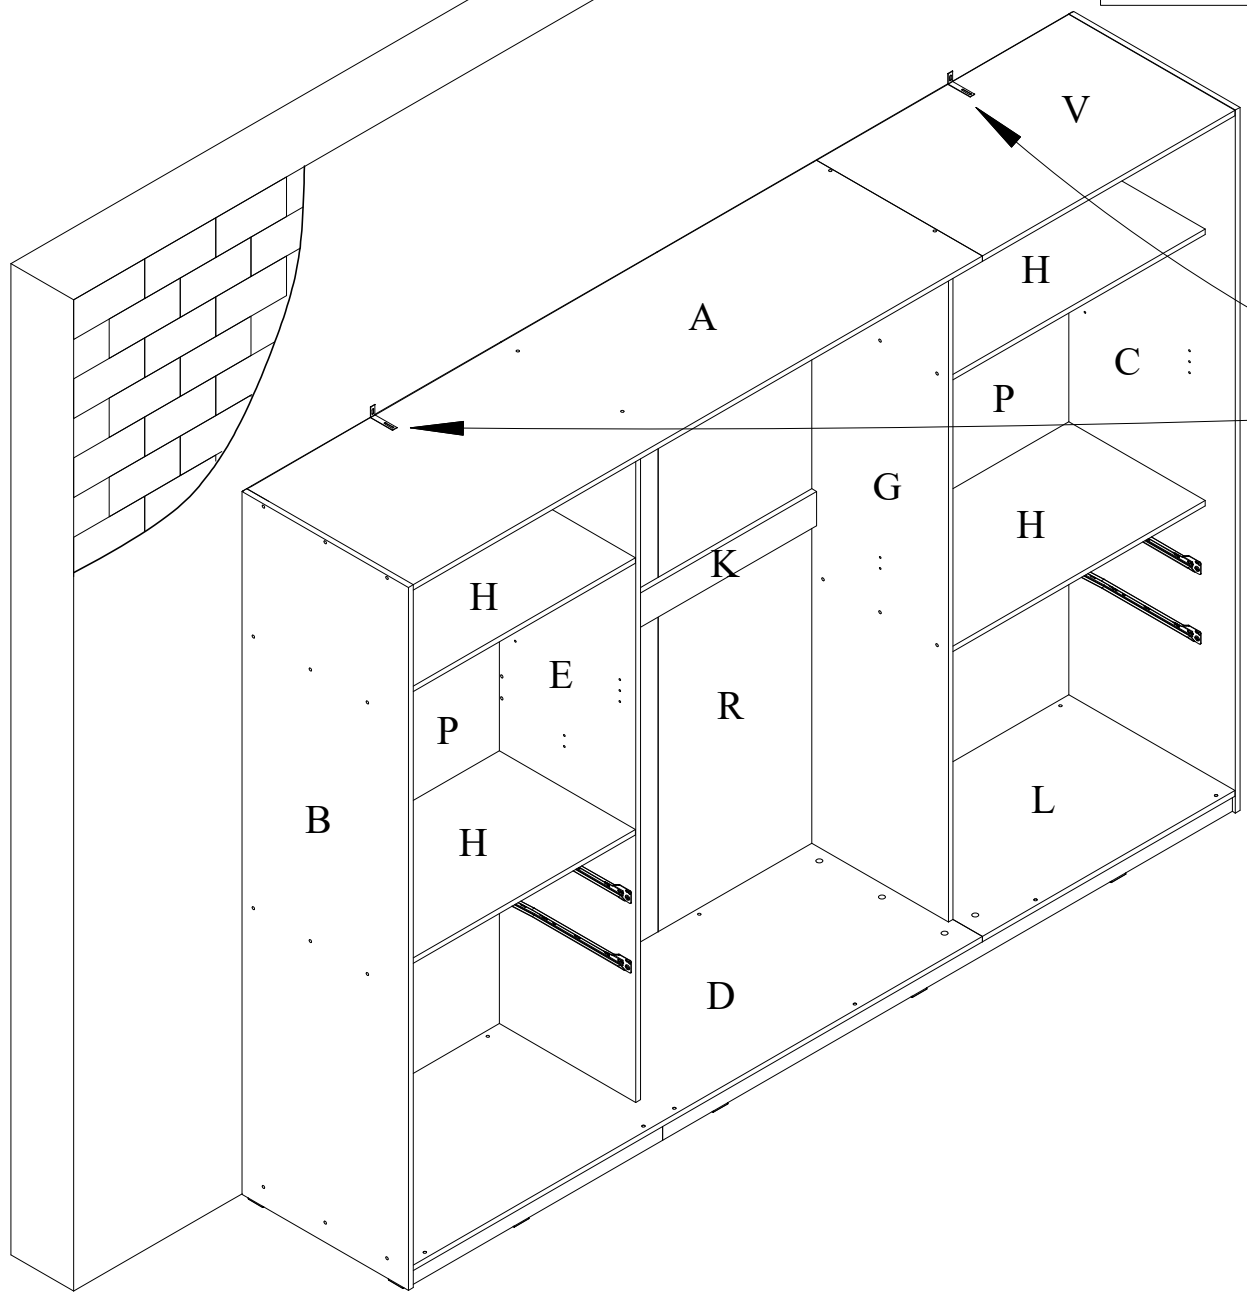

11)

 4x16 2x 0006V	 5x50 2x 0013V	 ø8 2x 0051K	 2x 0109K