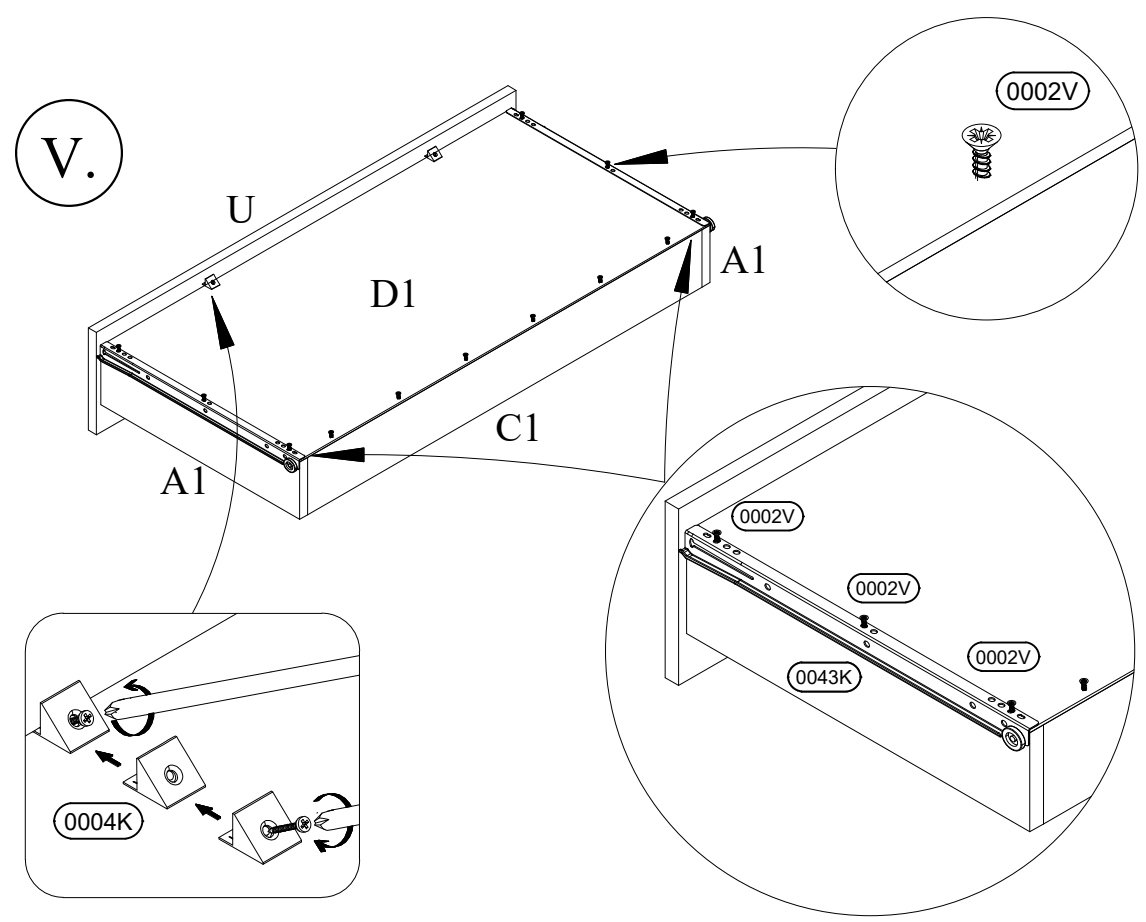

13)

I.

II.

III.

7x50 0005V	16x 0004K	8x 0011K	2x 0002V	3,5x16 0002V	48x 0043K	4x 0043K

IV.

V.