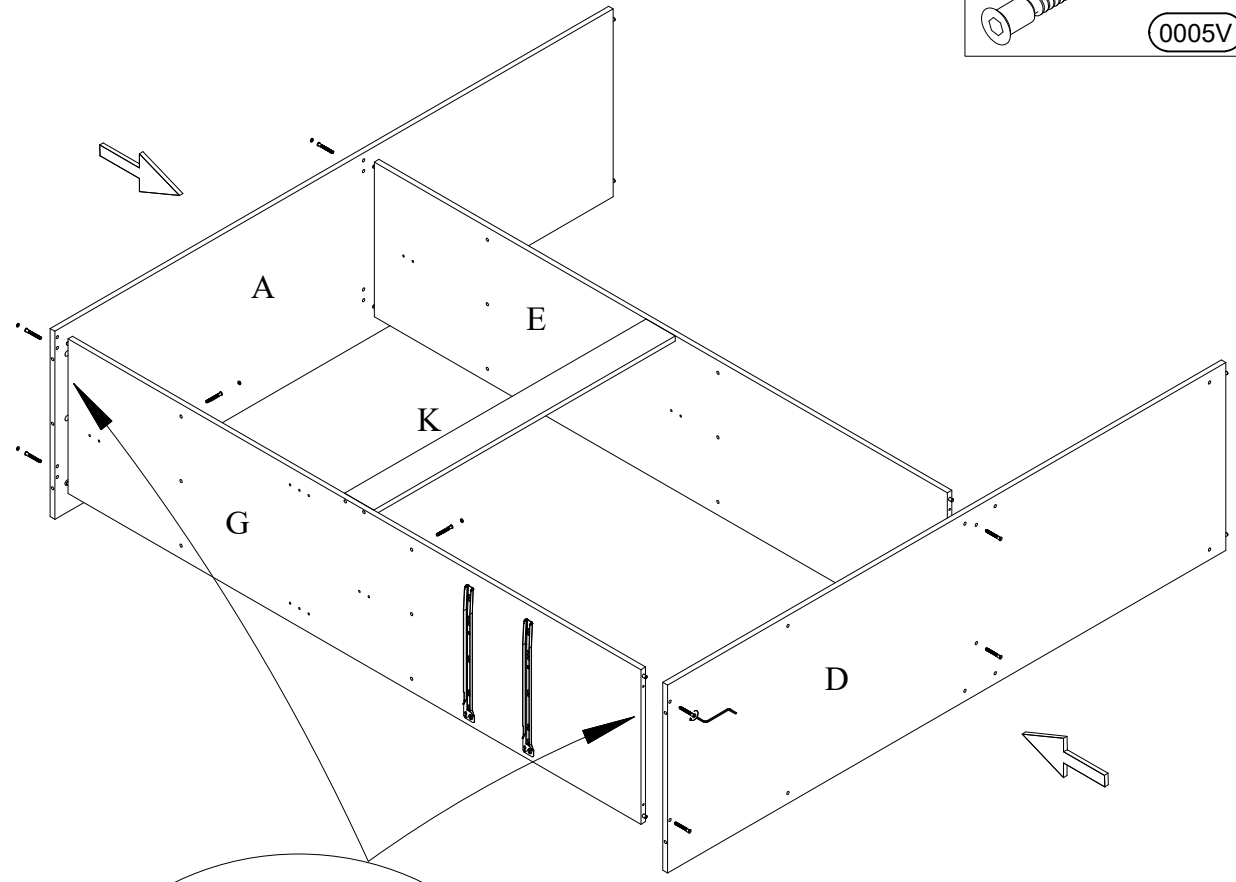

5)

7x50 8x (0005V)

6)

7x50 18x 18x

0005V 0054K

Detailed description: This block contains a hardware list. It includes a screw with dimensions 7x50, a plate labeled 0005V, and a washer labeled 0054K. The quantities for the plate and washer are both listed as 18x.