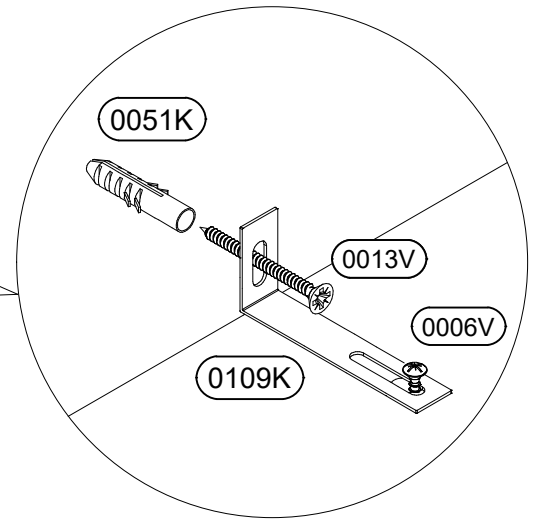

11)

 4x16 2x 0006V	 5x50 2x 0013V	 ø8 2x 0051K	 2x 0109K